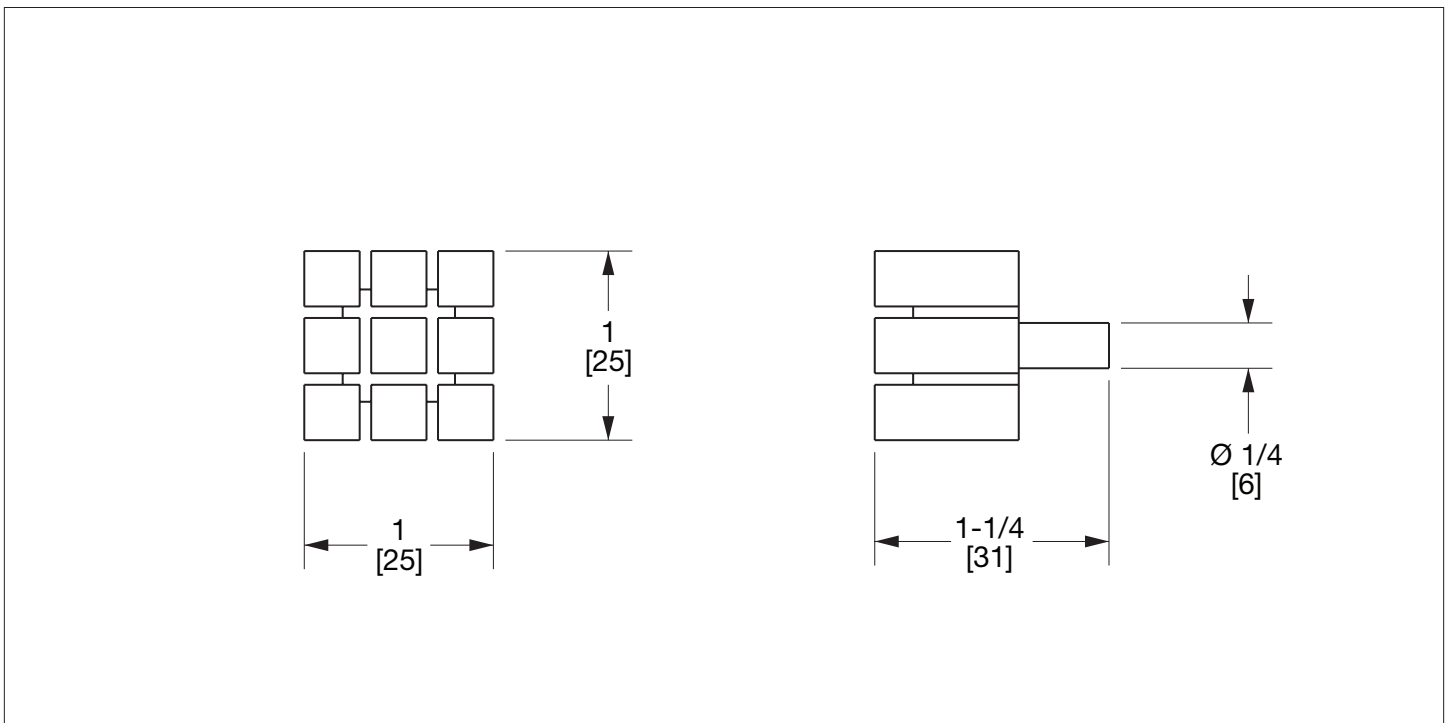

The measurements shown are for reference only. Products and specifications shown are subject to change without notice.

Rev A