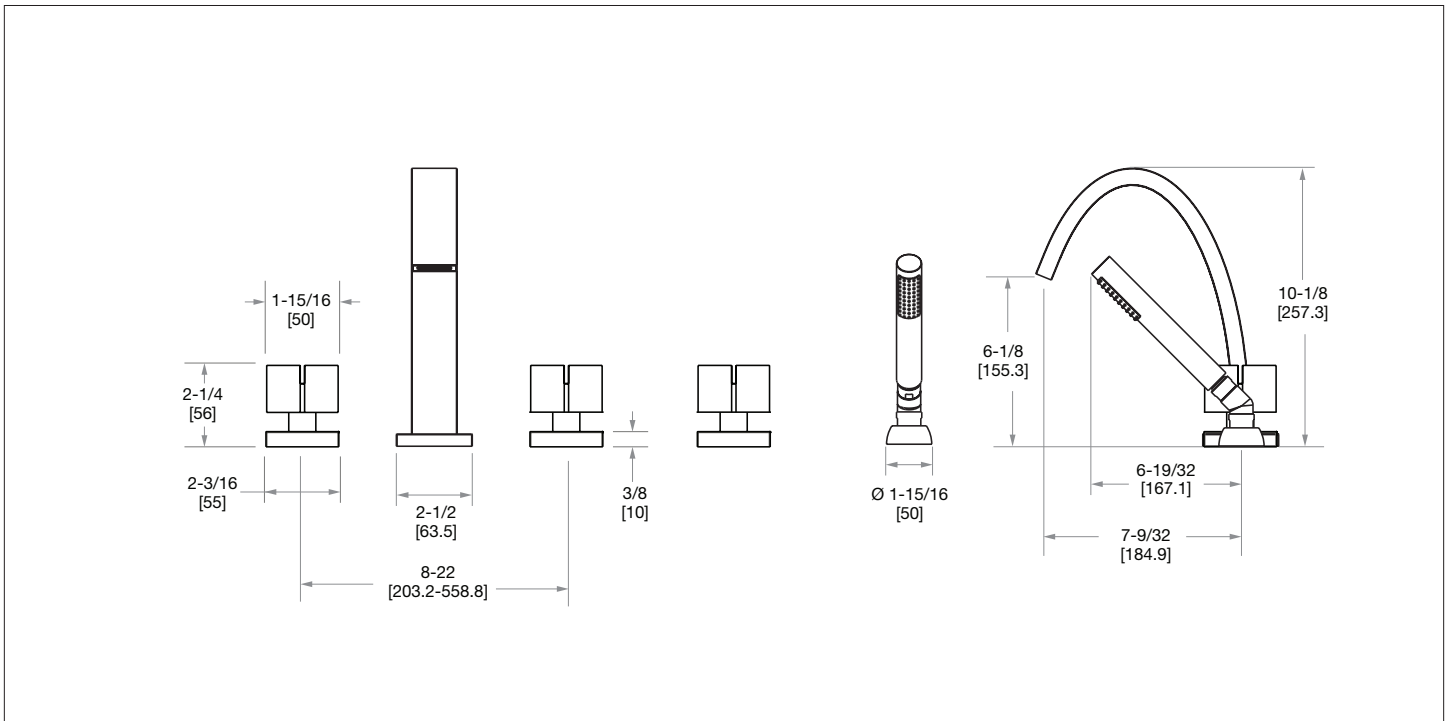

The measurements shown are for reference only. Products and specifications shown are subject to change without notice.

Rev A