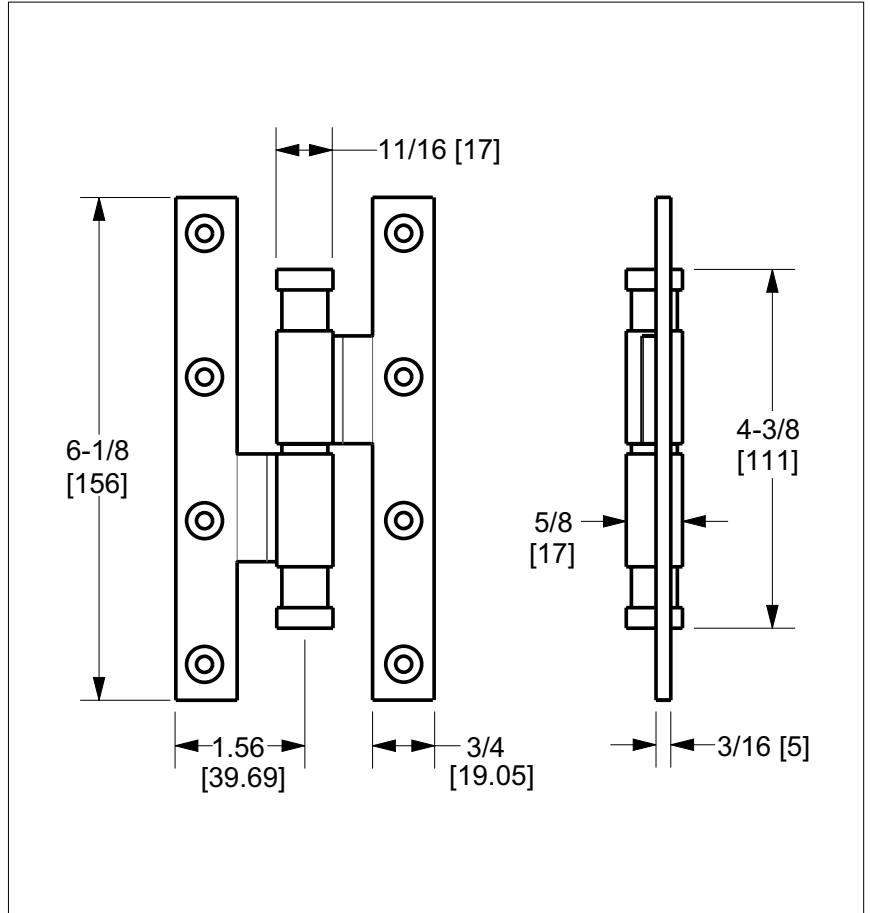

## STONE INSERT MODERN SQUARE STANDARD 3/4" PAUMELLE "H" HINGE 2002-HNGE-SQ-ZZ-XXXX-XX

### PRODUCT FEATURES

- o Available in all Sherle Wagner International finishes
- o Solid brass/bronze construction
- o Includes mounting hardware
- o Specify RH right hand, or LH left hand when ordering
- o Refer to stone chart for standard stone insert, contact sales associate for custom stone options