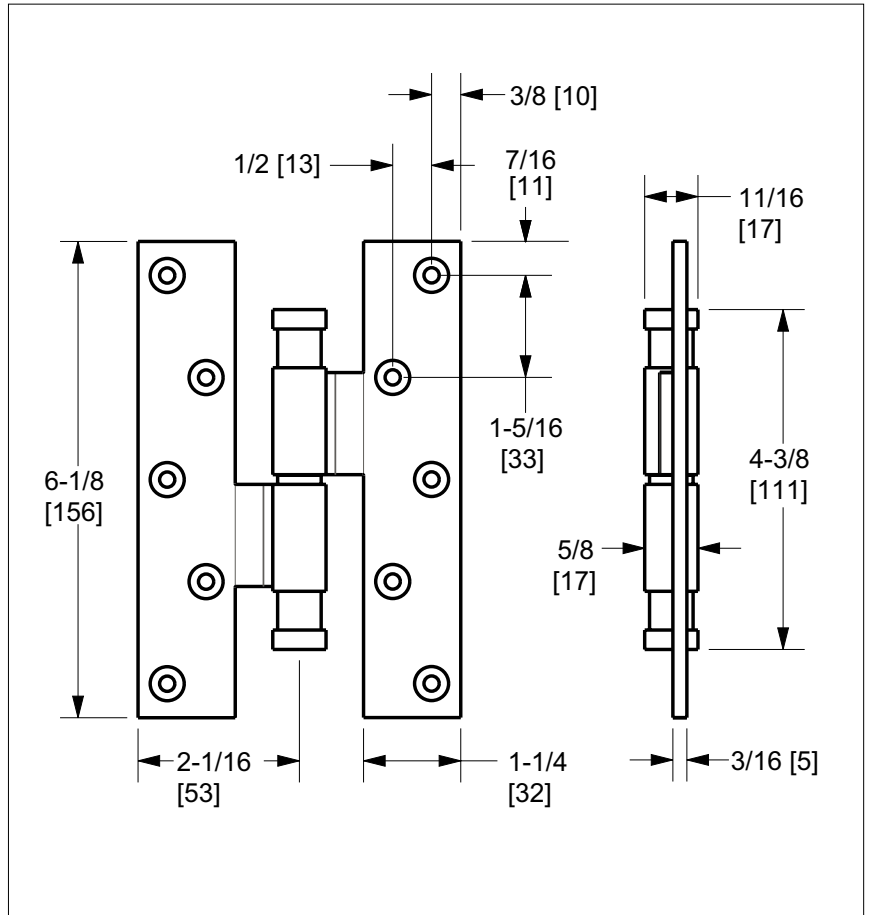

SHERLE WAGNER INTERNATIONAL

STONE INSERT MODERN SQUARE STANDARD 1-1/4" PAUMELLE "H" HINGE 2002-HNGE-SQ-114-ZZ-XXXX-XX
STONE INSERT MODERN SQUARE HEAVY DUTY 1-1/4" PAUMELLE "H" HINGE 2002-HNGE-SQ-HD-ZZ-XXXX-XX

PRODUCT FEATURES

- o Available in all Sherle Wagner International finishes
- o Solid brass/bronze construction
- o Includes mounting hardware
- o Specify RH right hand, or LH left hand when ordering
- o Refer to stone chart for standard stone insert, contact sales associate for custom stone options