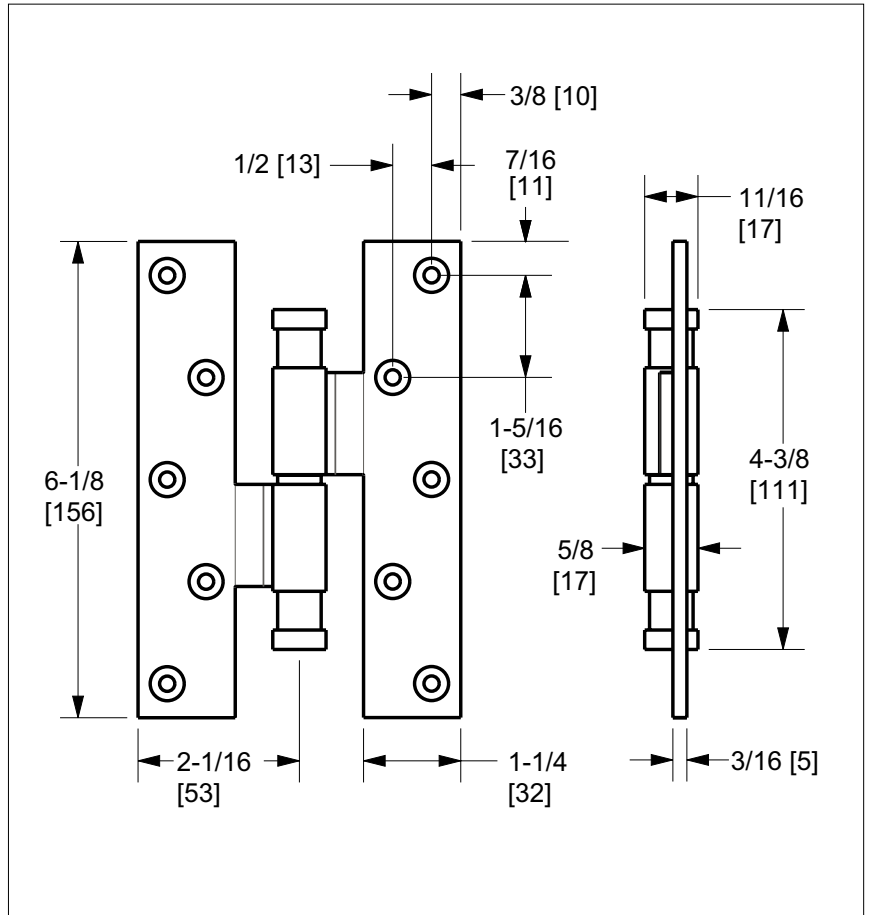

# SHERLE WAGNER INTERNATIONAL

**STONE INSERT MODERN SQUARE STANDARD 1-1/4" PAUMELLE "H" HINGE** 2002-HNGE-SQ-114-ZZ-XXXX-XX  
**STONE INSERT MODERN SQUARE HEAVY DUTY 1-1/4" PAUMELLE "H" HINGE** 2002-HNGE-SQ-HD-ZZ-XXXX-XX

## PRODUCT FEATURES

- o Available in all Sherle Wagner International finishes
- o Solid brass/bronze construction
- o Includes mounting hardware
- o Specify RH right hand, or LH left hand when ordering
- o Refer to stone chart for standard stone insert, contact sales associate for custom stone options