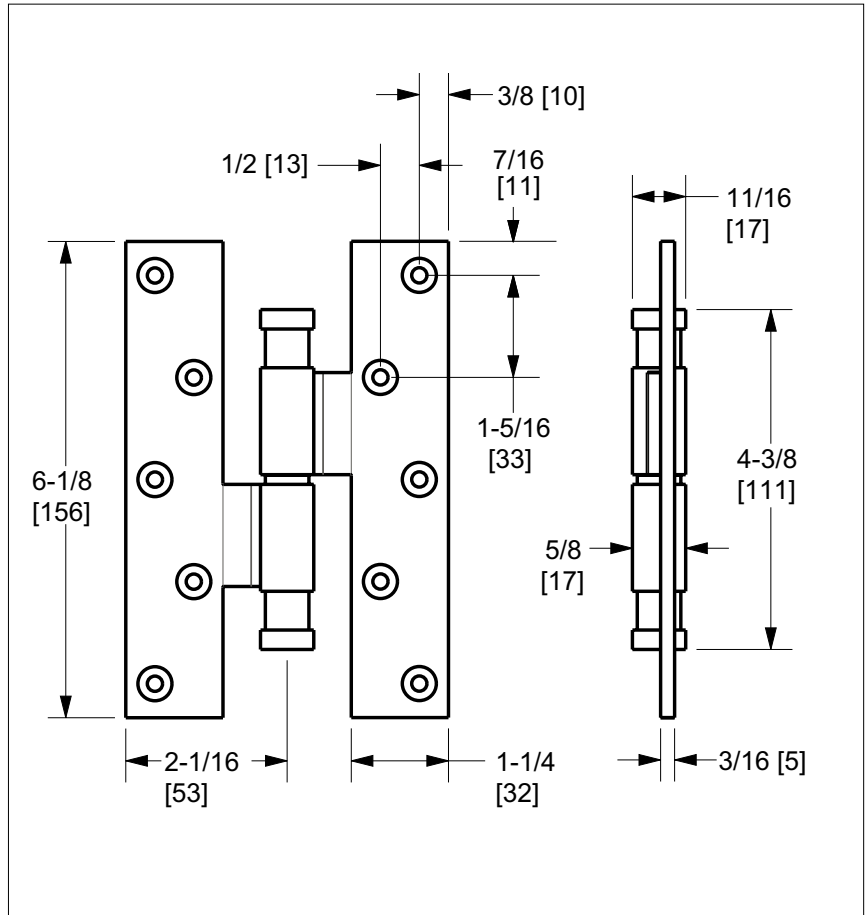

SHERLE WAGNER INTERNATIONAL

MODERN CYLINDRICAL STANDARD 1-1/4" PAUMELLE "H" HINGE 2000-HNGE-114-ZZ-XX
MODERN CYLINDRICAL HEAVY DUTY 1-1/4" PAUMELLE "H" HINGE 2000-HNGE-HD-ZZ-XX

PRODUCT FEATURES

- o Available in all Sherle Wagner International finishes
- o Solid brass/bronze construction
- o Includes mounting hardware
- o Specify RH right hand, or LH left hand when ordering