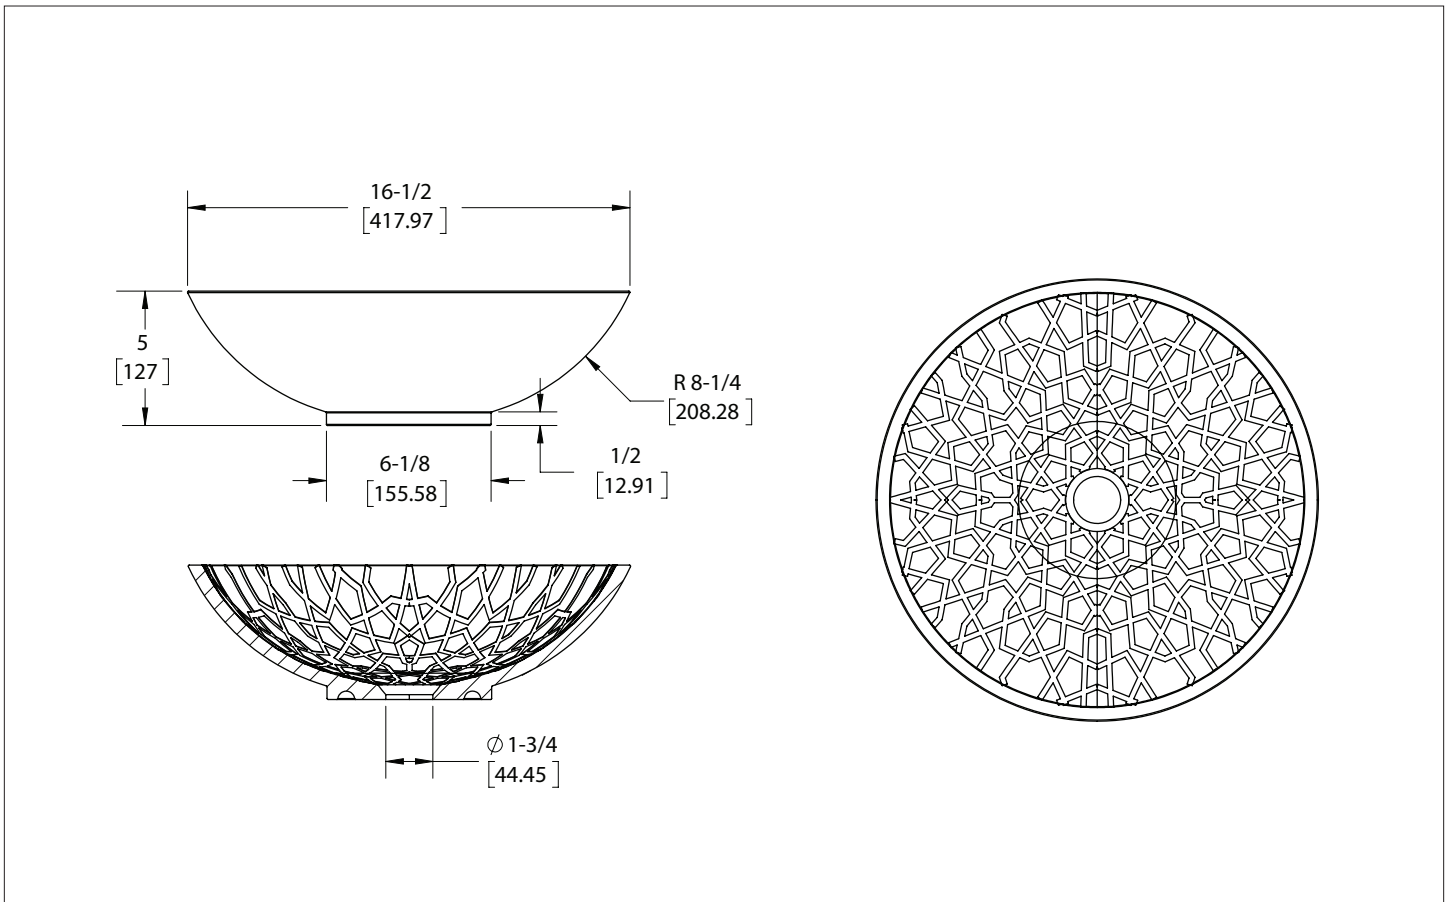

The measurements shown are for reference only. Products and specifications shown are subject to change without notice.

Rev A