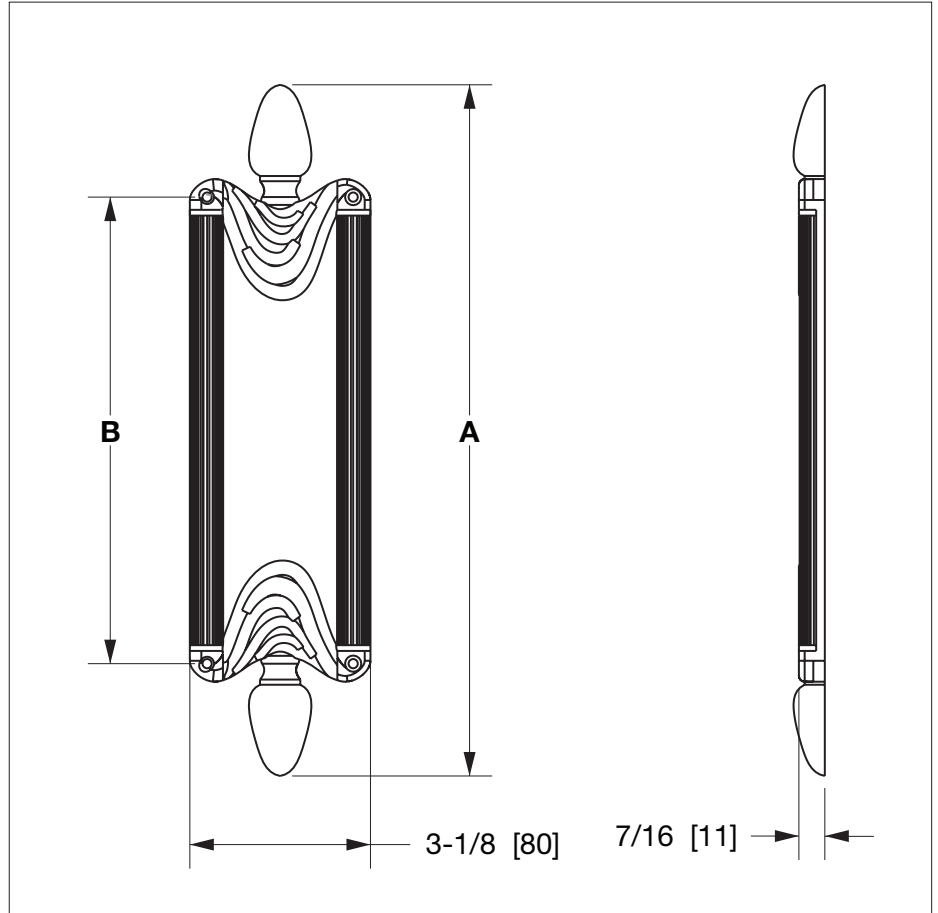

SHERLE WAGNER INTERNATIONAL

GRECIAN PUSH PLATE 1110-XX-XX

PRODUCT FEATURES

- o Available in all Sherle Wagner International finishes
- o Solid brass/bronze construction
- o Includes mounting hardware
- o Available in different sizes: 12", 16" and 21"

ITEM	A	B
1110-12	12" [304.8 mm]	8-1/8" [206 mm]
1110-16	16" [406.4 mm]	12-18" [308 mm]
1110-21	21" [533.4 mm]	17-1/8" [435 mm]

AVAILABLE METAL FINISHES

PN Polished Nickel
 CP Polished Chrome
 BN Brushed Nickel
 BC Brushed Chrome
 SB Satin Brass
 OB Oil Rubbed Brass