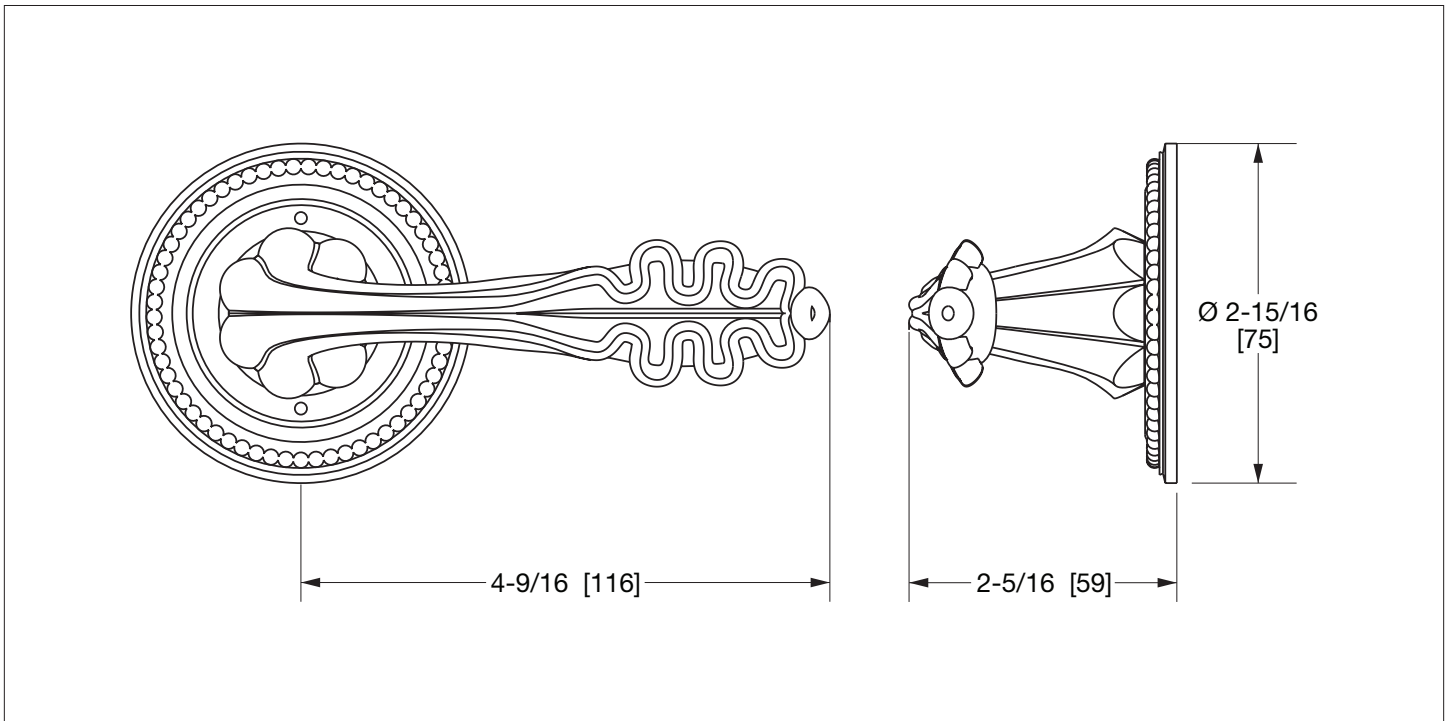

The measurements shown are for reference only. Products and specifications shown are subject to change without notice.

Rev A