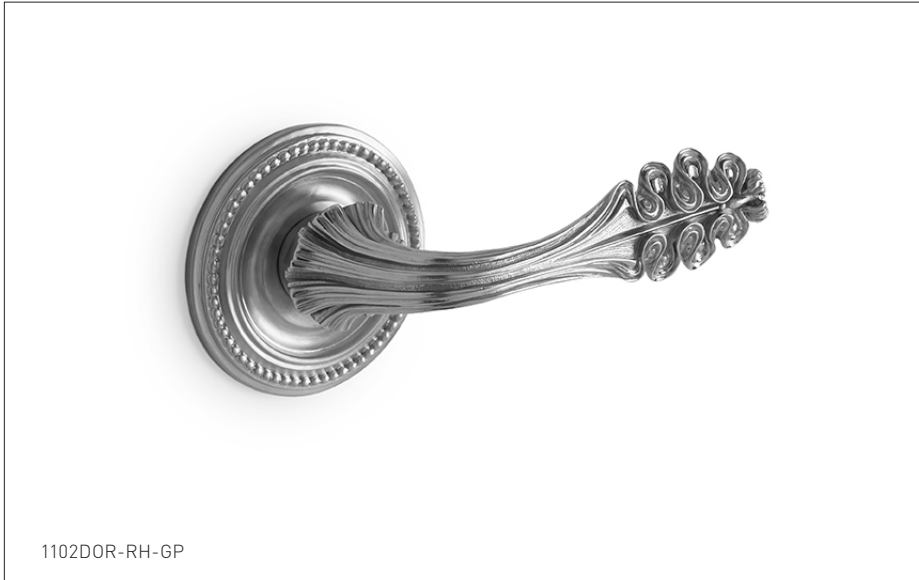

SHERLE WAGNER INTERNATIONAL

ART NOUVEAU DOOR LEVER 1102DOR-ZZ-XX

PRODUCT FEATURES

- o Available in all Sherle Wagner International finishes
- o Solid brass/bronze construction
- o Requires 7.3mm spindle
- o Inquire for custom spindle applications
- o Includes mounting hardware
- o Available in left hand LH or right hand RH