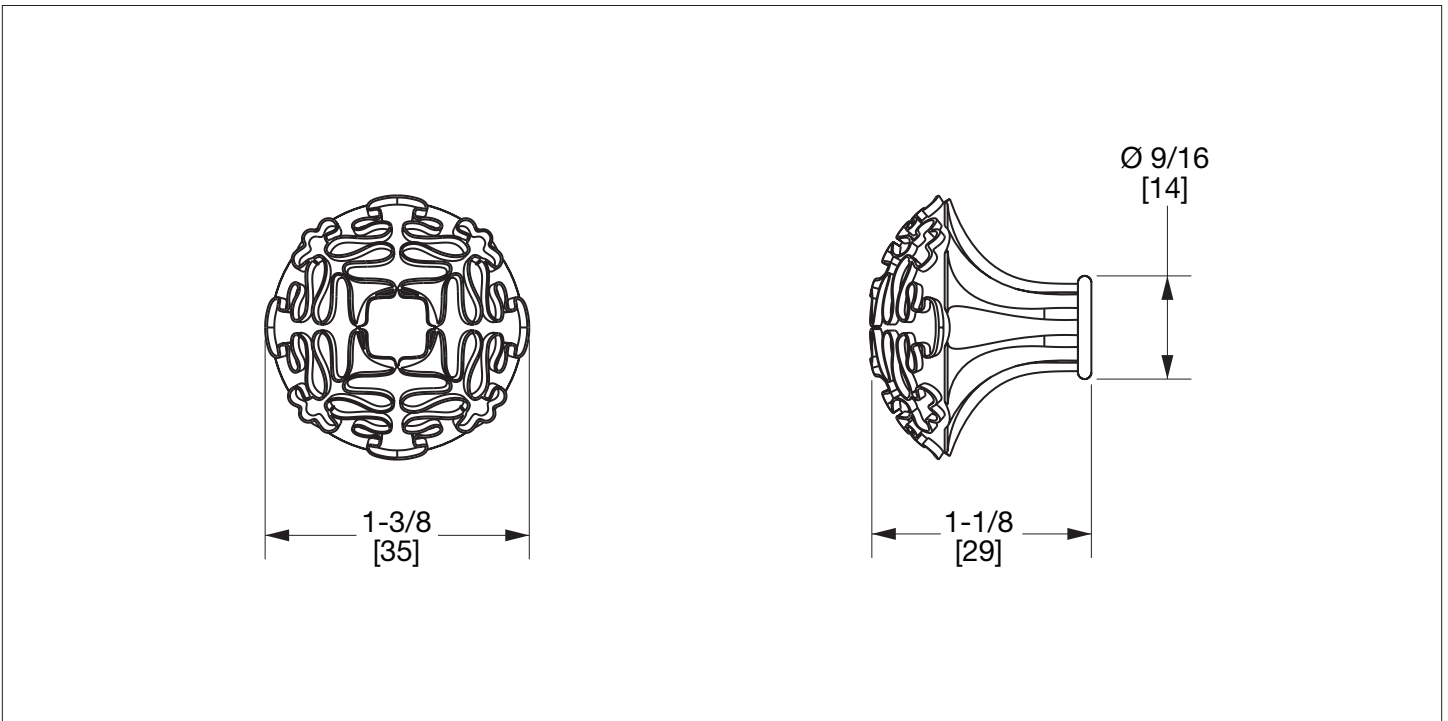

The measurements shown are for reference only. Products and specifications shown are subject to change without notice.

Rev A