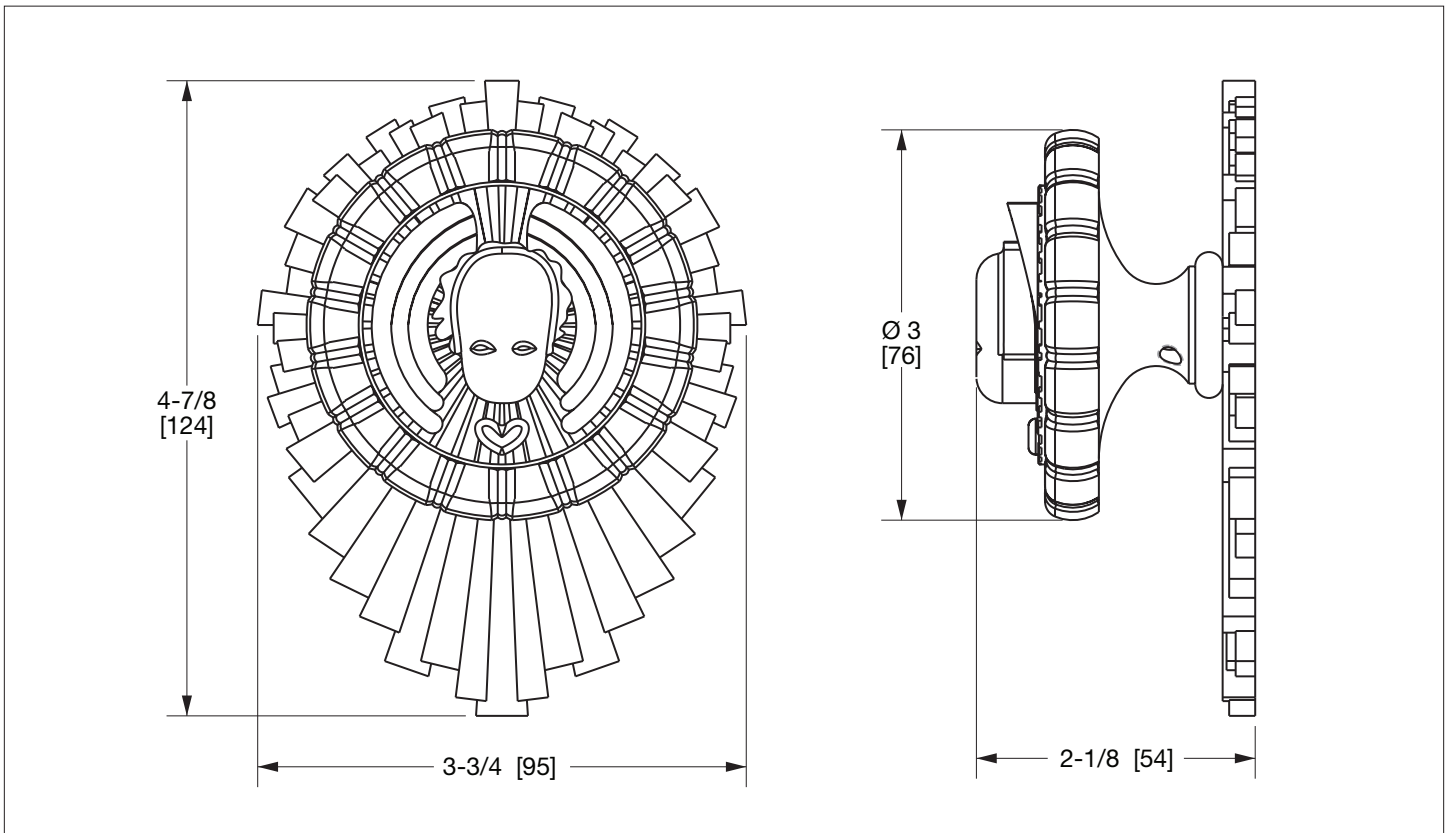

The measurements shown are for reference only. Products and specifications shown are subject to change without notice.

Rev A