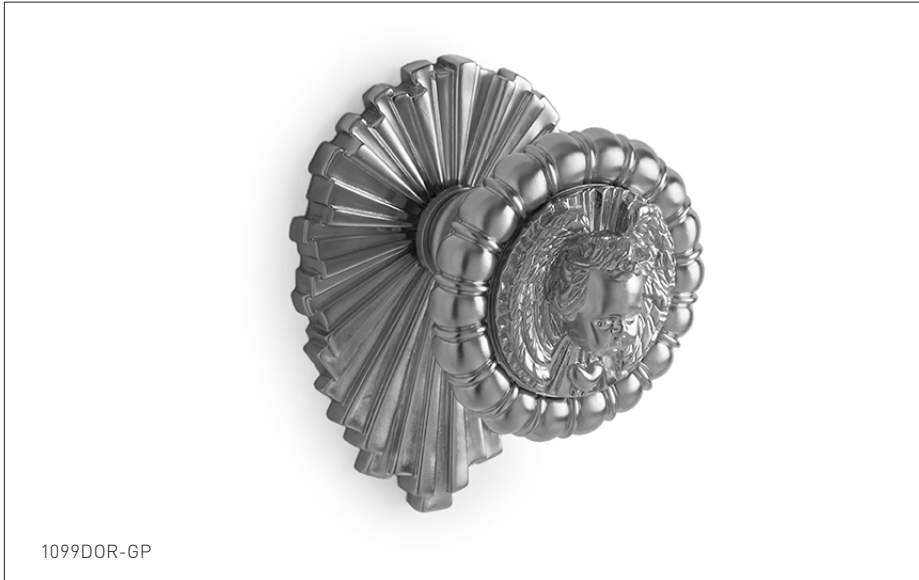

SHERLE WAGNER INTERNATIONAL

CHERUB DOOR KNOB 1099DOR-XX

1099DOR-GP

PRODUCT FEATURES

- o Available in all Sherle Wagner International finishes
- o Solid brass/bronze construction
- o Includes mounting hardware
- o Inquire for custom spindles applications
- o Requires 7.3 mm spindle