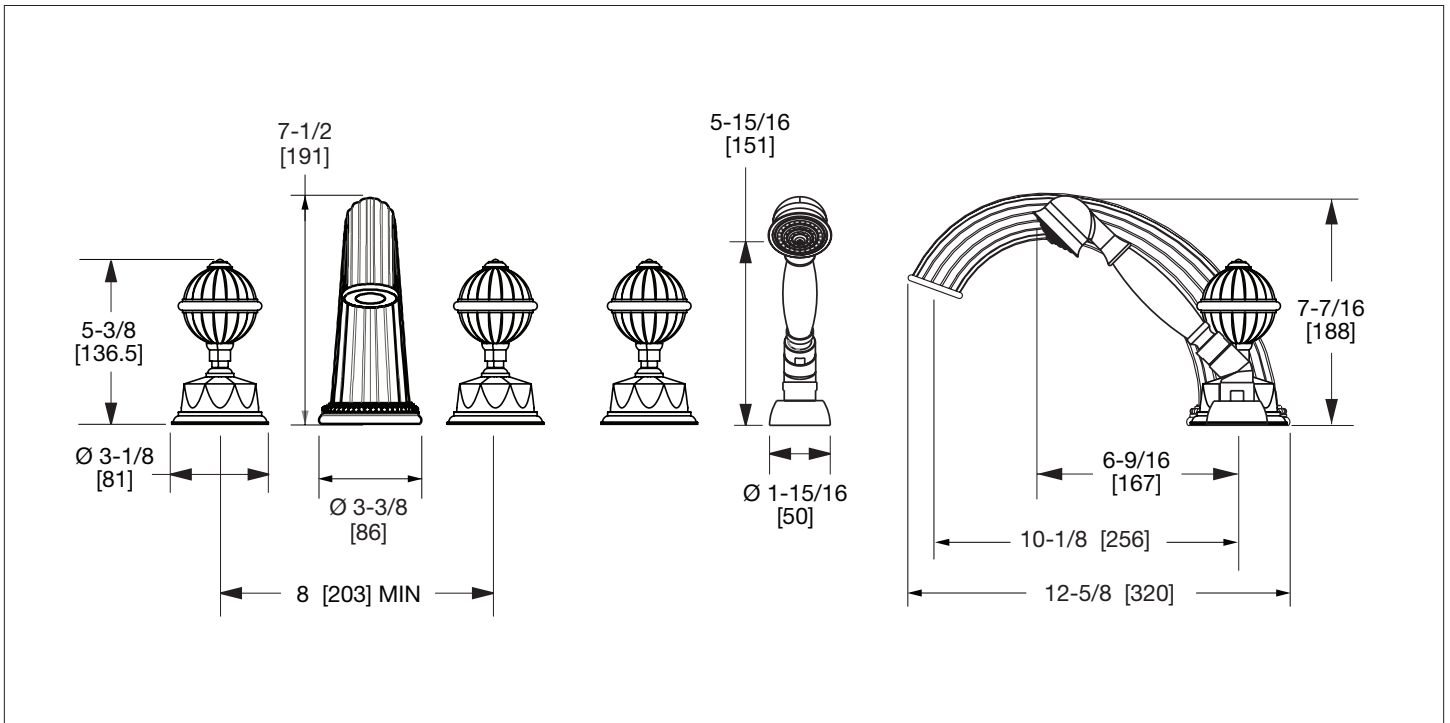

AVAILABLE SEMI-PRECIOUS INSERTS

RKCR Rock Crystal	RSQU Rose Quartz	AMET Amethyst	BKOB Black Obsidian

The measurements shown are for reference only. Products and specifications shown are subject to change without notice.

Rev A