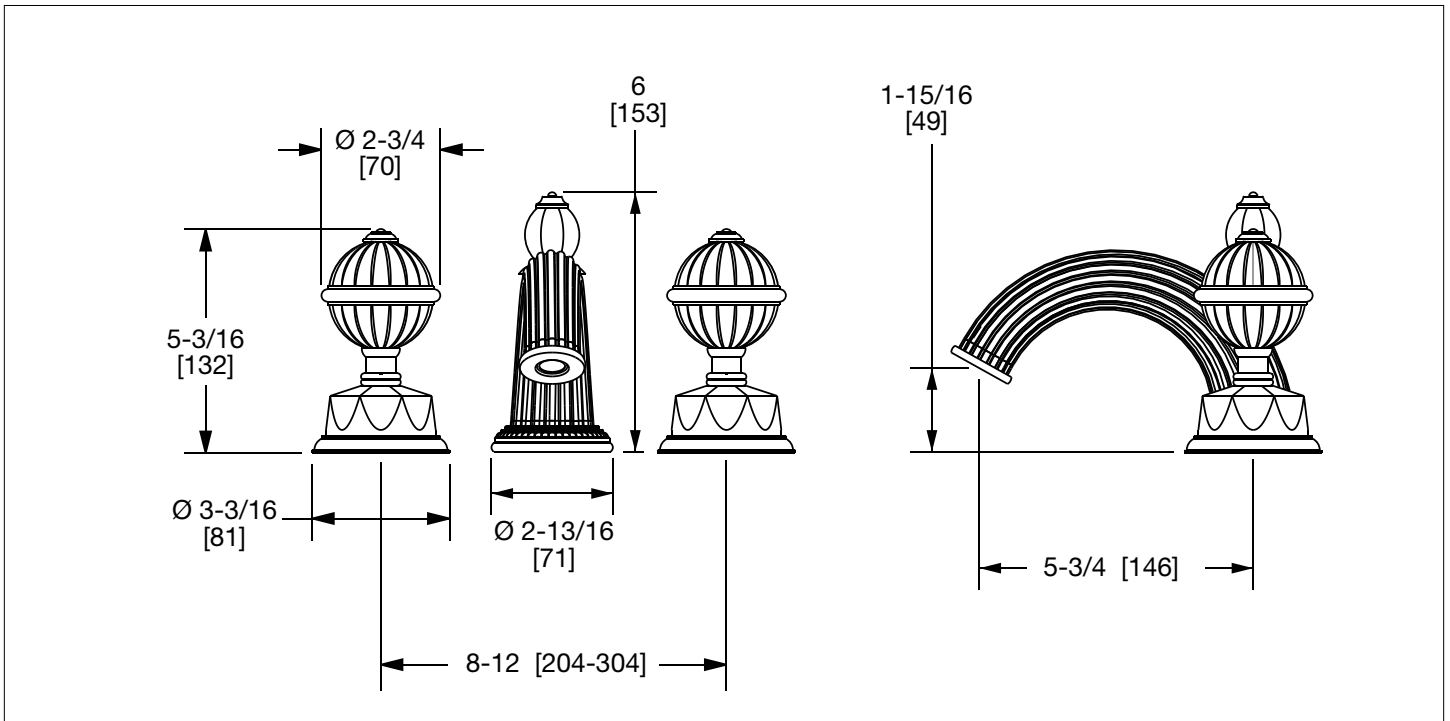

AVAILABLE SEMIPRECIOUS INSERTS

RKCR Rock Crystal

RSQU Rose Quartz

AMET Amethyst

BKOB Black Obsidian

The measurements shown are for reference only. Products and specifications shown are subject to change without notice.

Rev A