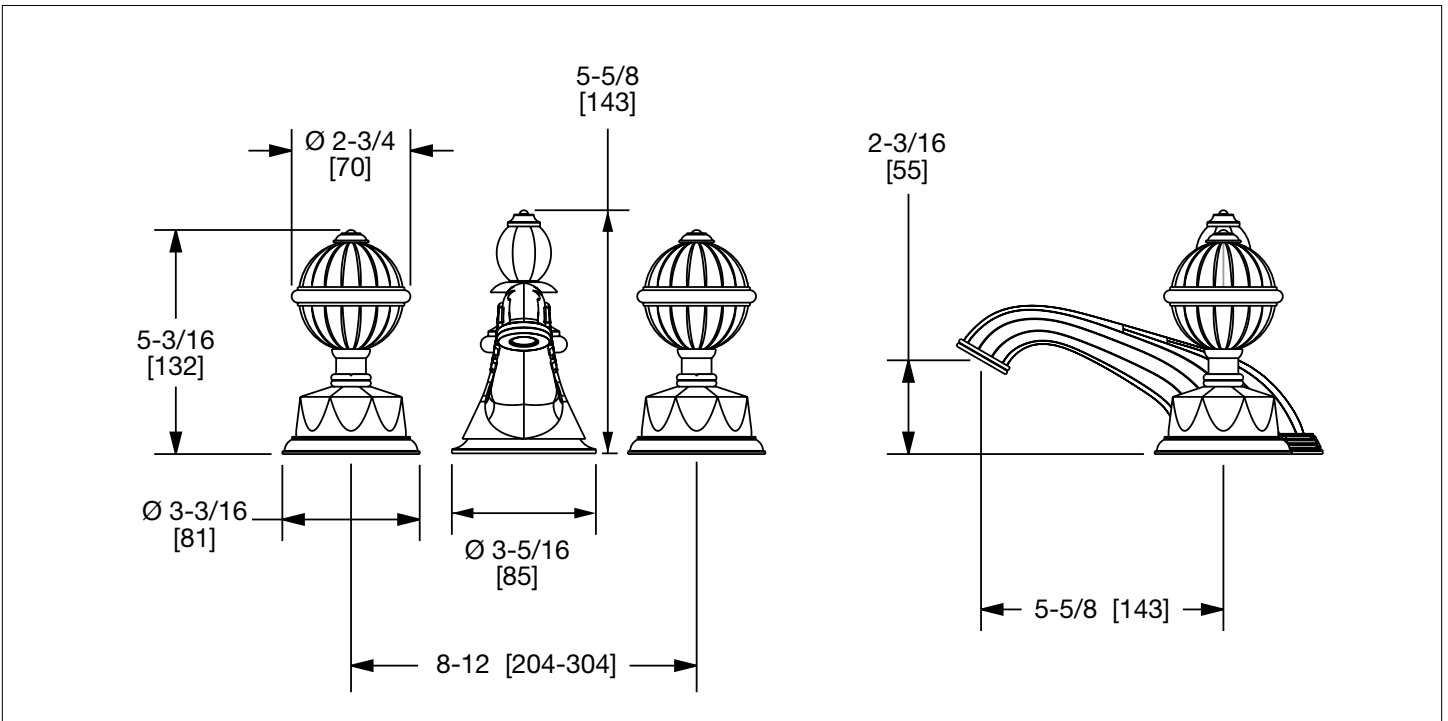

AVAILABLE SEMIPRECIOUS INSERTS

RKCR Rock Crystal	RSQU Rose Quartz	AMET Amethyst	BKOB Black Obsidian

The measurements shown are for reference only. Products and specifications shown are subject to change without notice.

Rev A