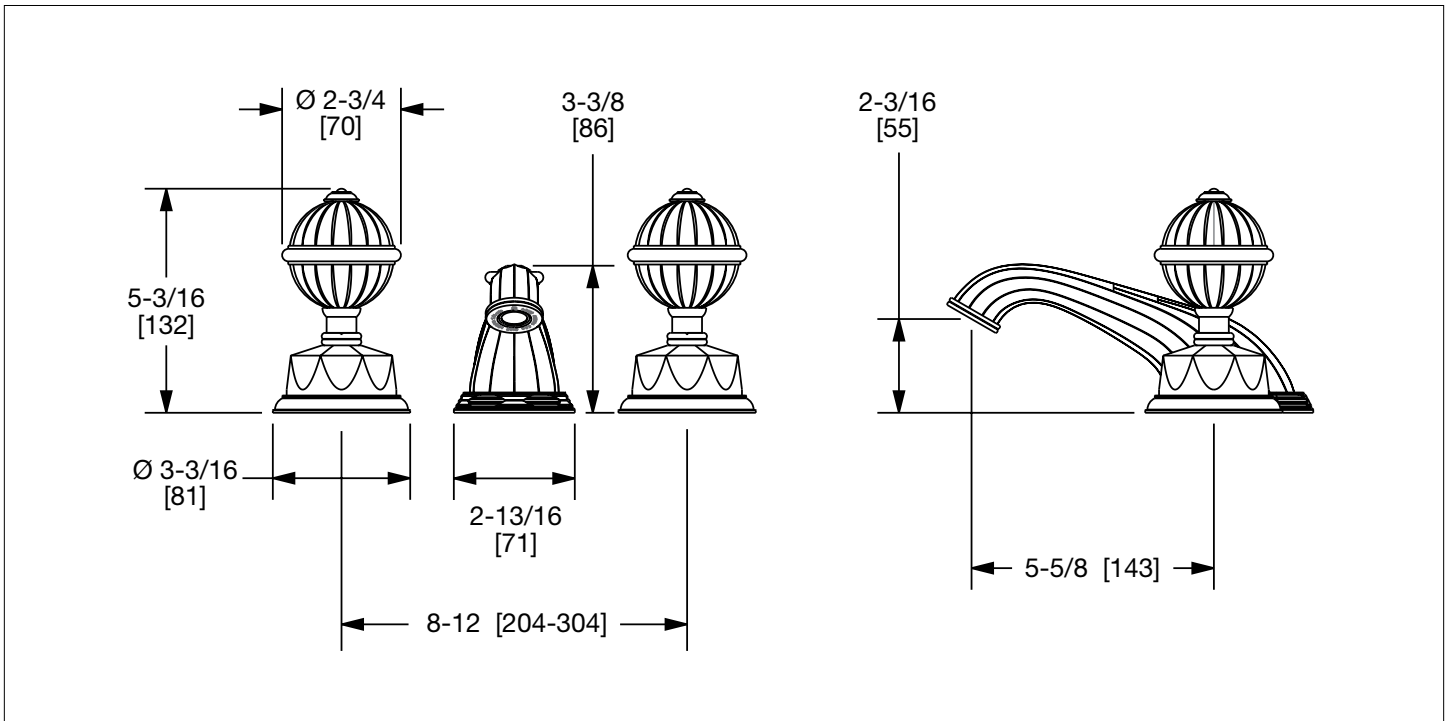

AVAILABLE SEMI-PRECIOUS INSERTS

RKCR Rock Crystal	RSQU Rose Quartz	AMET Amethyst	BKOB Black Obsidian

The measurements shown are for reference only. Products and specifications shown are subject to change without notice.

Rev B