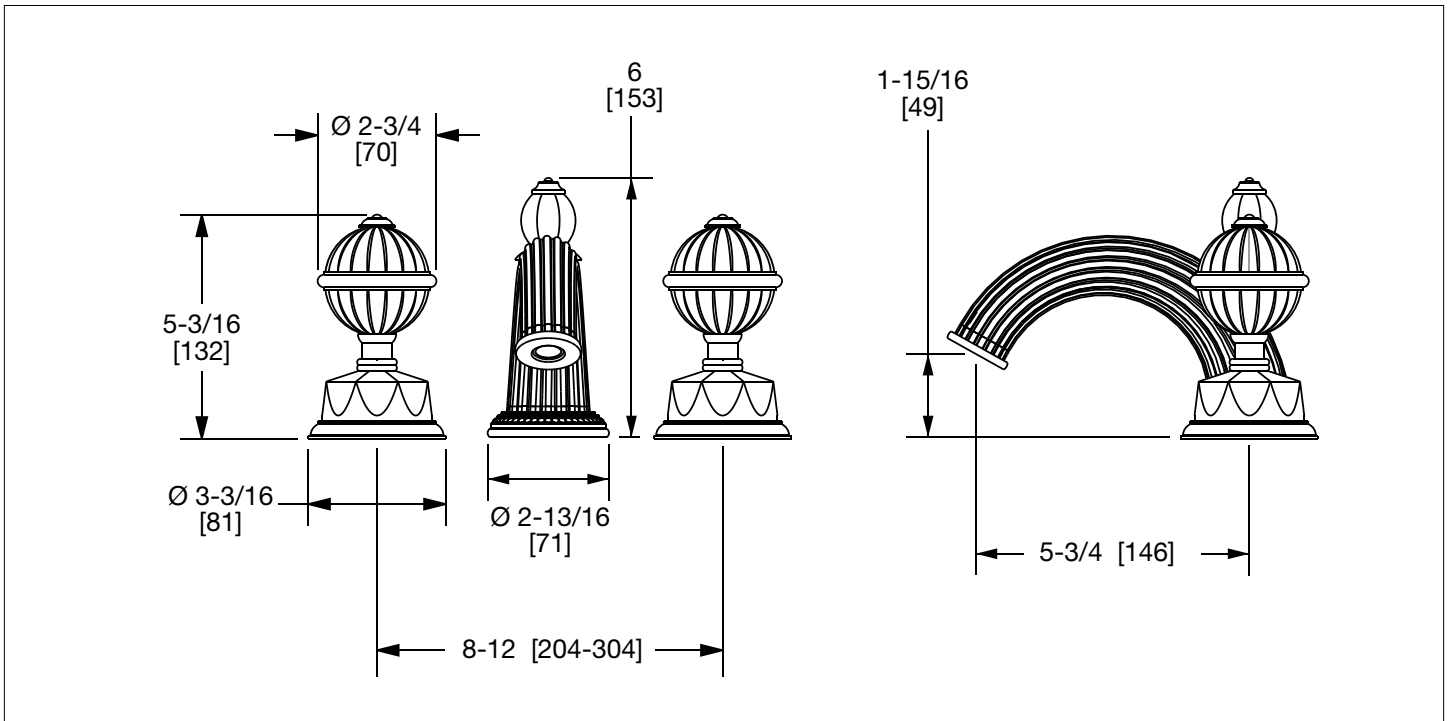

AVAILABLE SEMIPRECIOUS INSERTS

RKCR Rock Crystal	RSQU Rose Quartz	AMET Amethyst	BKOB Black Obsidian

The measurements shown are for reference only. Products and specifications shown are subject to change without notice.

Rev A