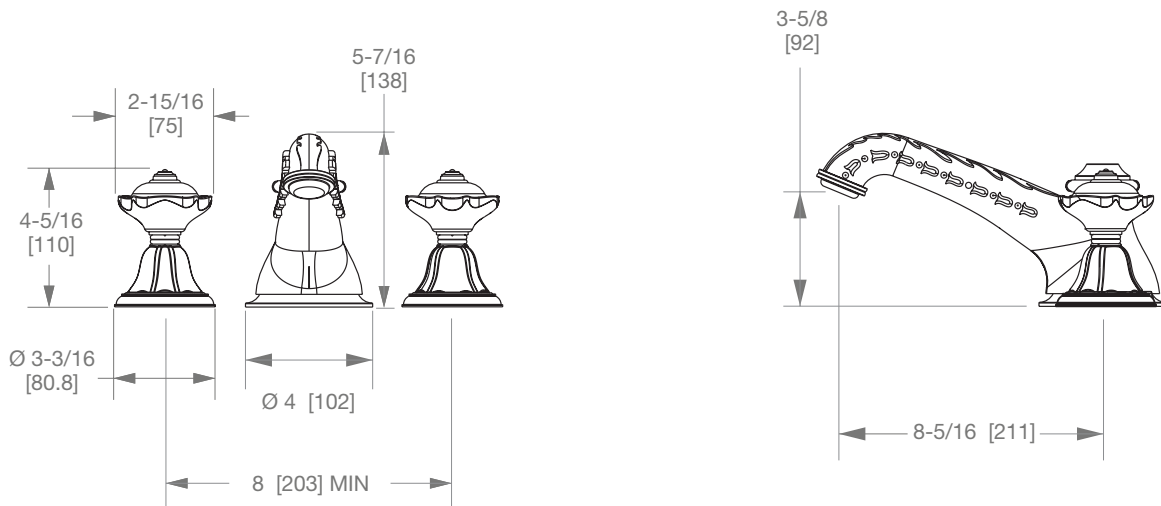

SHERLE WAGNER INTERNATIONAL

SOLID GLAZED SCALLOPED CERAMIC KNOB DECK MOUNT TUB SET 1097DKT-819-03XX-XX
HAND DECORATED SCALLOPED CERAMIC KNOB DECK MOUNT TUB SET 1097DKT-819-XXXX-XX-XX
HAND PAINTED SCALLOPED CERAMIC KNOB DECK MOUNT TUB SET 1097DKT-819-XXXX-XX-XX

The measurements shown are for reference only. Products and specifications shown are subject to change without notice.

Rev A