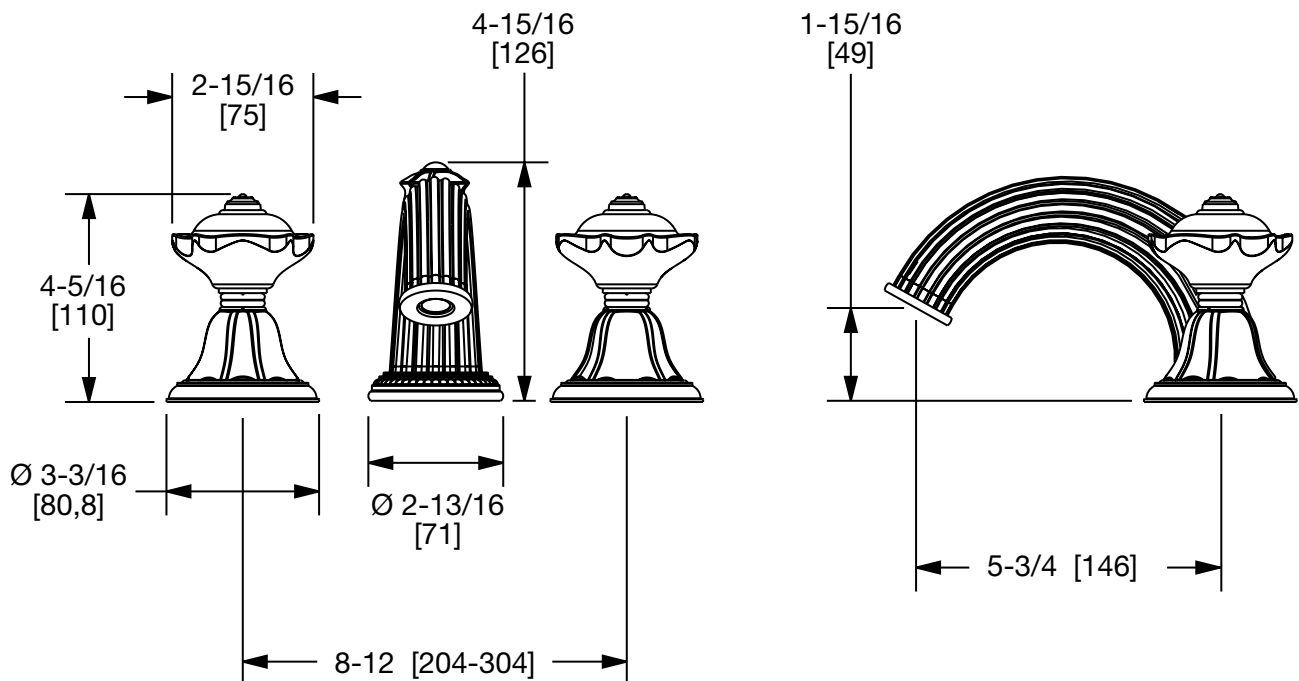

SHERLE WAGNER INTERNATIONAL

SOLID GLAZED SCALLOPED CERAMIC KNOB BASIN SET 1097BSN821-03XX-XX
HAND DECORATED SCALLOPED CERAMIC KNOB BASIN SET 1097BSN821-XXXX-XX-XX
HAND PAINTED SCALLOPED CERAMIC KNOB BASIN SET 1097BSN821-XXXX-XX-XX

The measurements shown are for reference only. Products and specifications shown are subject to change without notice.

Rev A