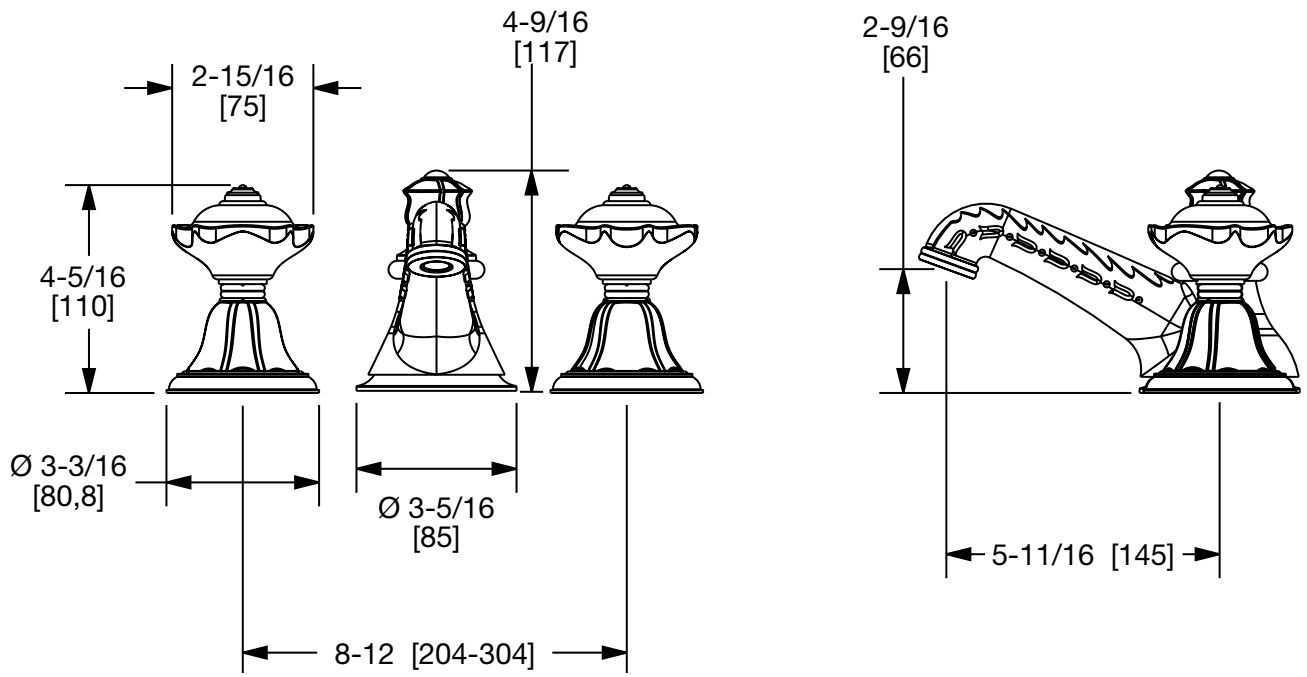

SHERLE WAGNER INTERNATIONAL

SOLID GLAZED SCALLOPED CERAMIC KNOB BASIN SET 1097BSN819-03XX-XX
HAND DECORATED SCALLOPED CERAMIC KNOB BASIN SET 1097BSN819-XXXX-XX-XX
HAND PAINTED SCALLOPED CERAMIC KNOB BASIN SET 1097BSN819-XXXX-XX-XX

The measurements shown are for reference only. Products and specifications shown are subject to change without notice.

Rev A