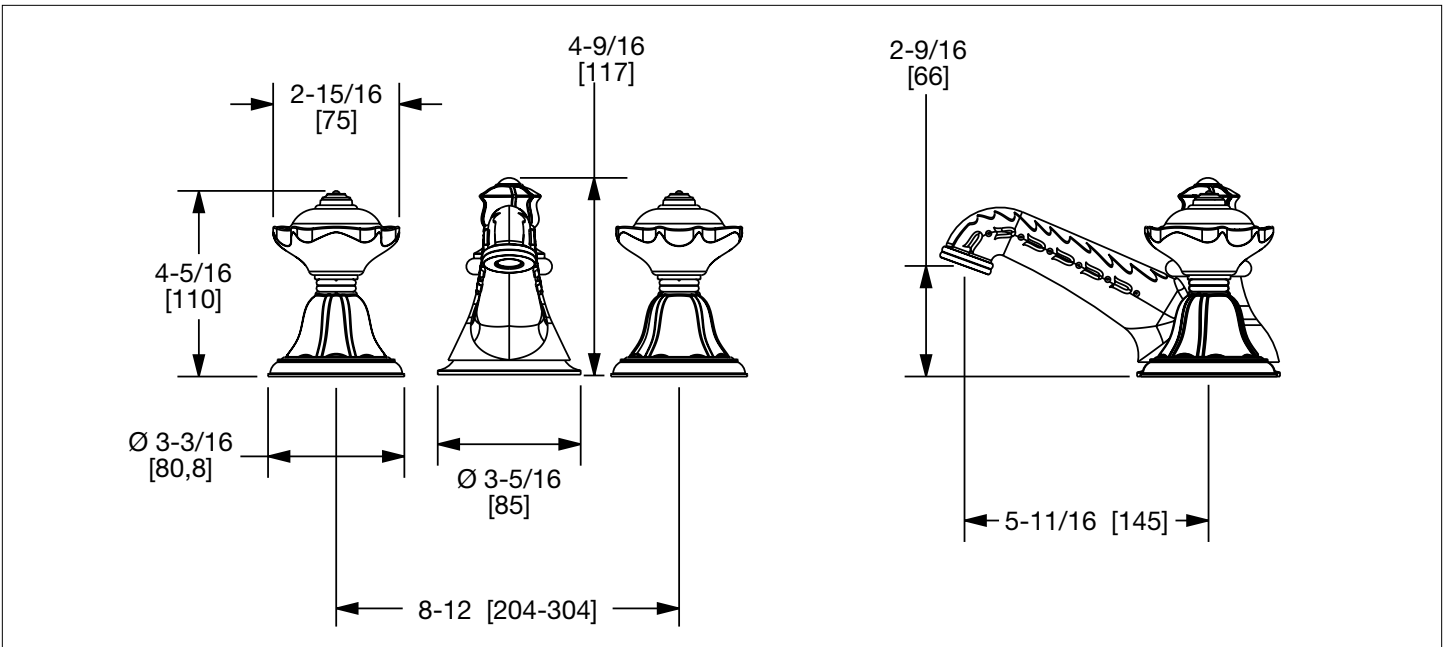

AVAILABLE CERAMIC-HAND PAINTED INSERTS

111P Peaches   74GL Garlands & Leaves   24GP Gold Accents   24PL Platinum Accents

The measurements shown are for reference only. Products and specifications shown are subject to change without notice.

Rev A