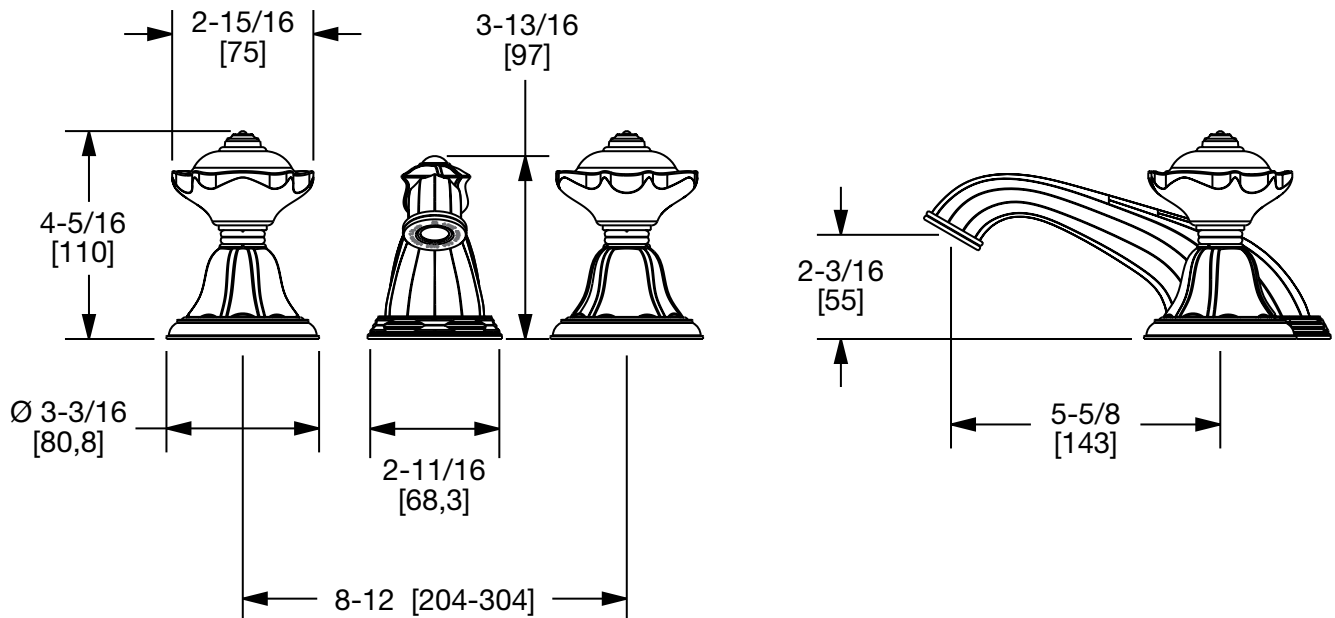

SHERLE WAGNER INTERNATIONAL

SOLID GLAZED SCALLOPED CERAMIC KNOB BASIN SET 1097BSN818-03XX-XX
HAND DECORATED SCALLOPED CERAMIC KNOB BASIN SET 1097BSN818-XXXX-XX-XX
HAND PAINTED SCALLOPED CERAMIC KNOB BASIN SET 1097BSN818-XXXX-XX-XX

The measurements shown are for reference only. Products and specifications shown are subject to change without notice.

Rev B