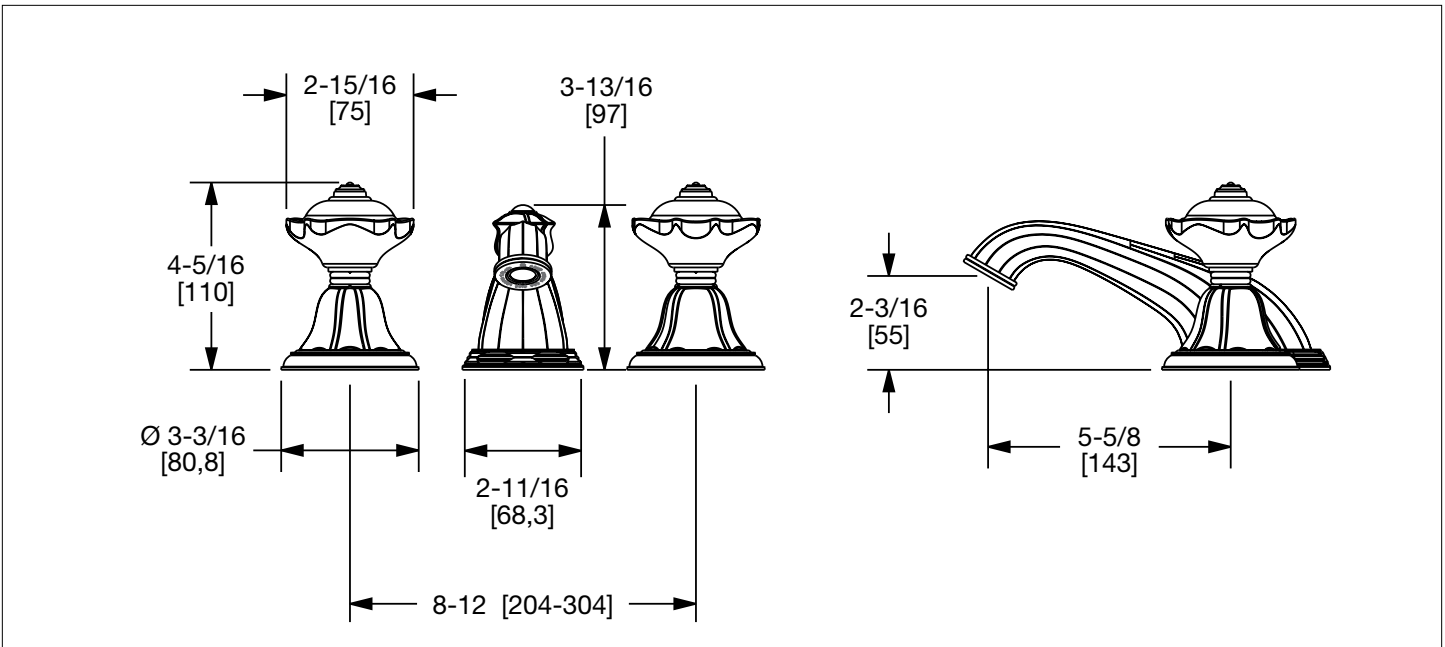

AVAILABLE CERAMIC-HAND PAINTED INSERTS

111P Peaches   74GL Garlands & Leaves   24GP Gold Accents   24PL Platinum Accents

The measurements shown are for reference only. Products and specifications shown are subject to change without notice.

Rev A