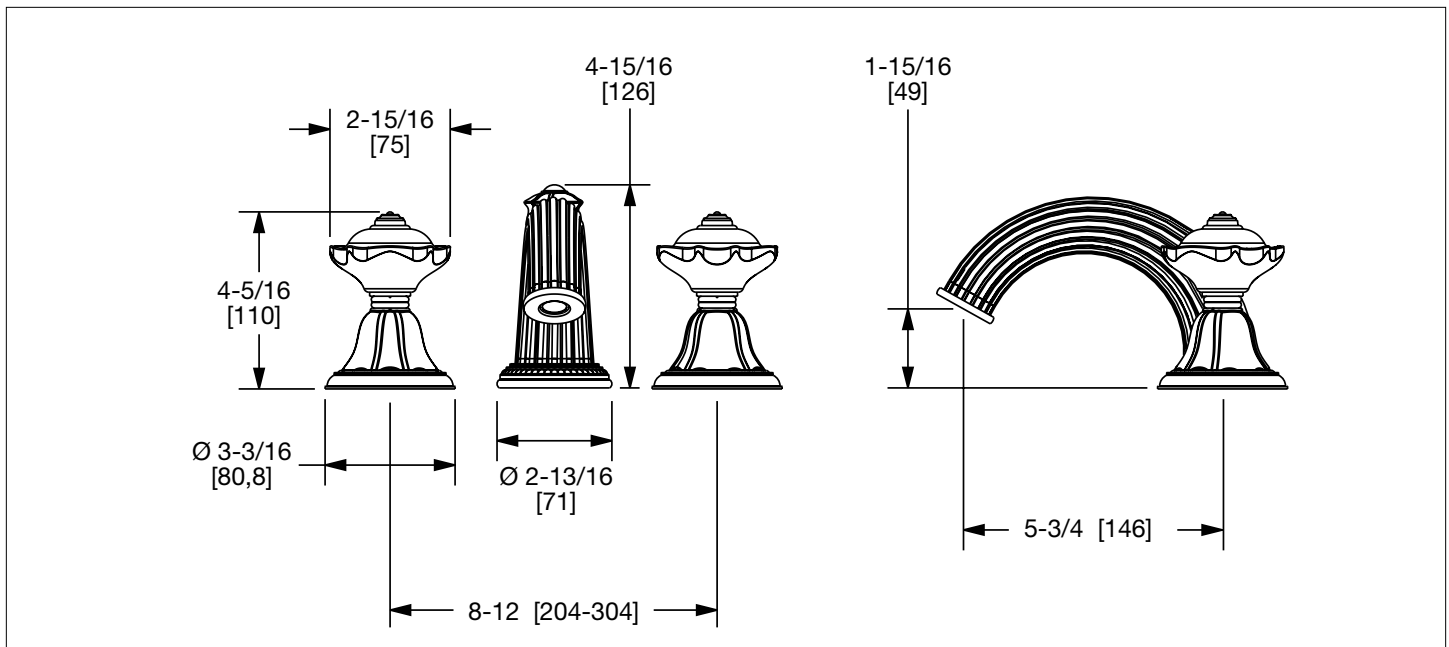

AVAILABLE CERAMIC-HAND PAINTED INSERTS

111P Peaches   74GL Garlands & Leaves   24GP Gold Accents   24PL Platinum Accents

The measurements shown are for reference only. Products and specifications shown are subject to change without notice.

Rev A