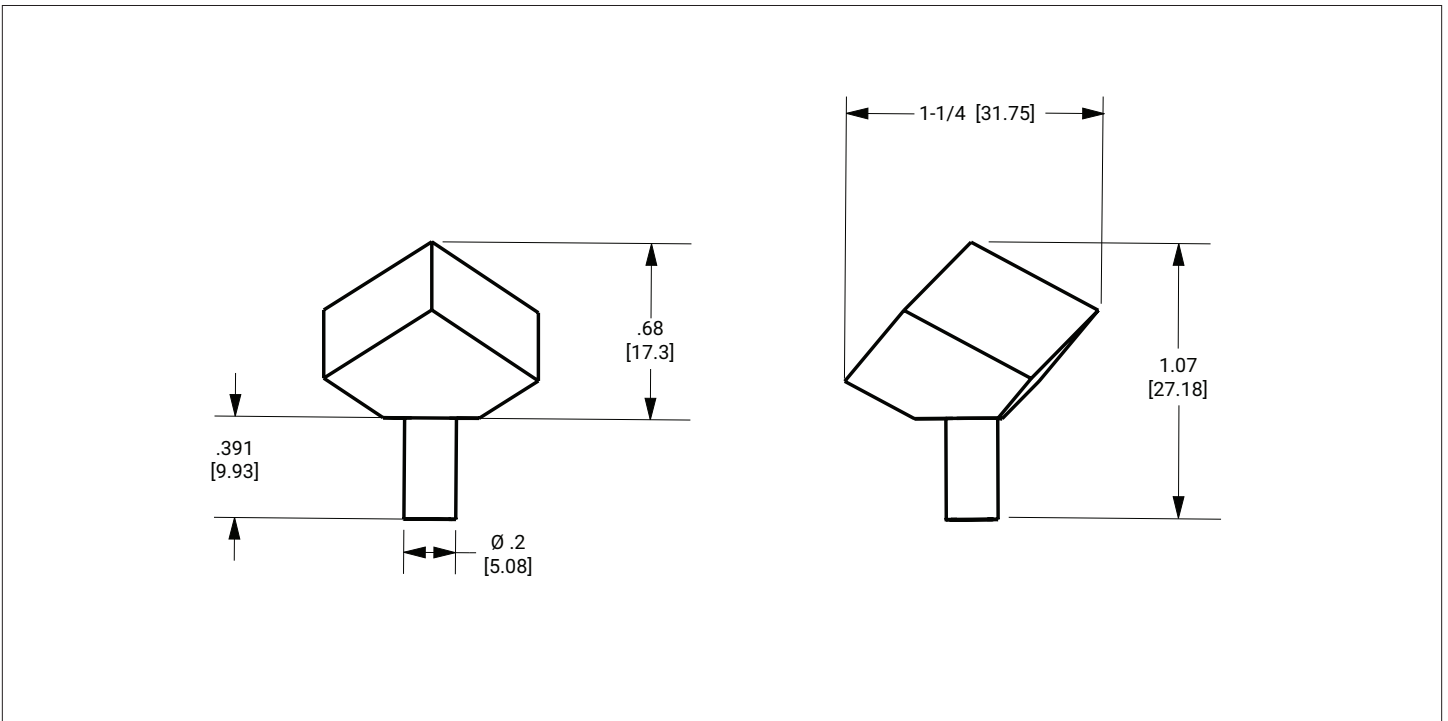

The measurements shown are for reference only. Products and specifications shown are subject to change without notice.

Rev A