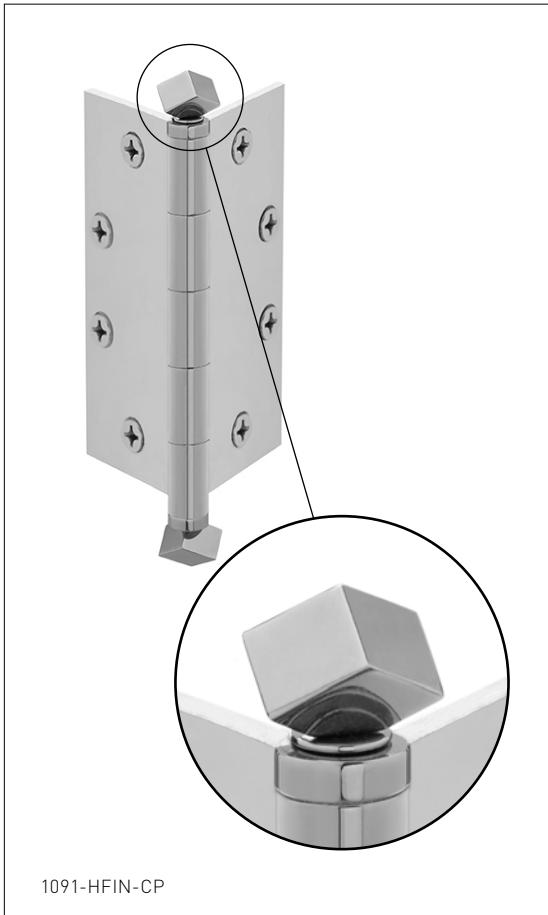

### PRODUCT FEATURES

- o Available in all Sherle Wagner International finishes
- o Solid brass/bronze construction
- o Includes mounting hardware
- o Butt hinge available in different sizes & styles, contact sales associate for details