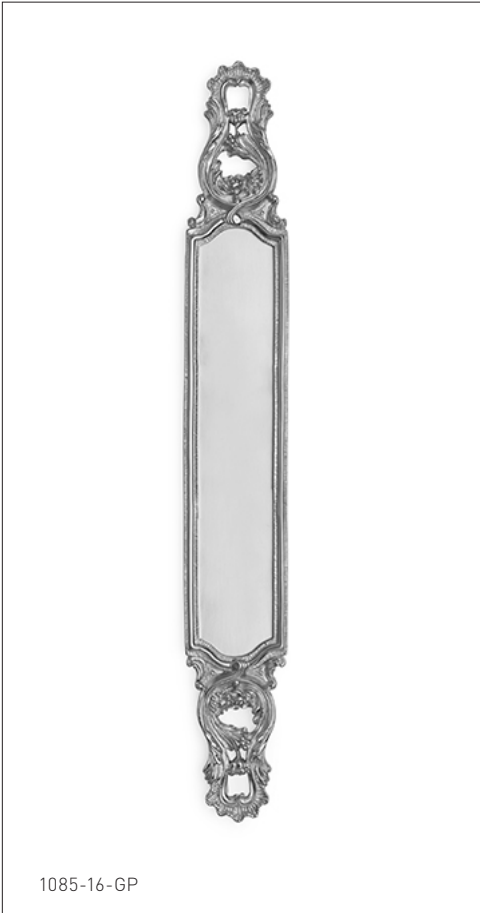

SHERLE WAGNER INTERNATIONAL

CRISSCROSS PUSH PLATE 1085-XX-XX

1085-16-GP

PRODUCT FEATURES

- o Available in all Sherle Wagner International finishes
- o Solid brass/bronze construction
- o Includes mounting hardware
- o Available in different sizes: 12", 16" and 21"

ITEM	A
1085-12	12" [304.8 mm]
1085-16	16" [406.4 mm]
1085-21	21" [533.4 mm]

AVAILABLE METAL FINISHES

PN Polished Nickel
 CP Polished Chrome
 BN Brushed Nickel
 BC Brushed Chrome
 SB Satin Brass
 OB Oil Rubbed Brass