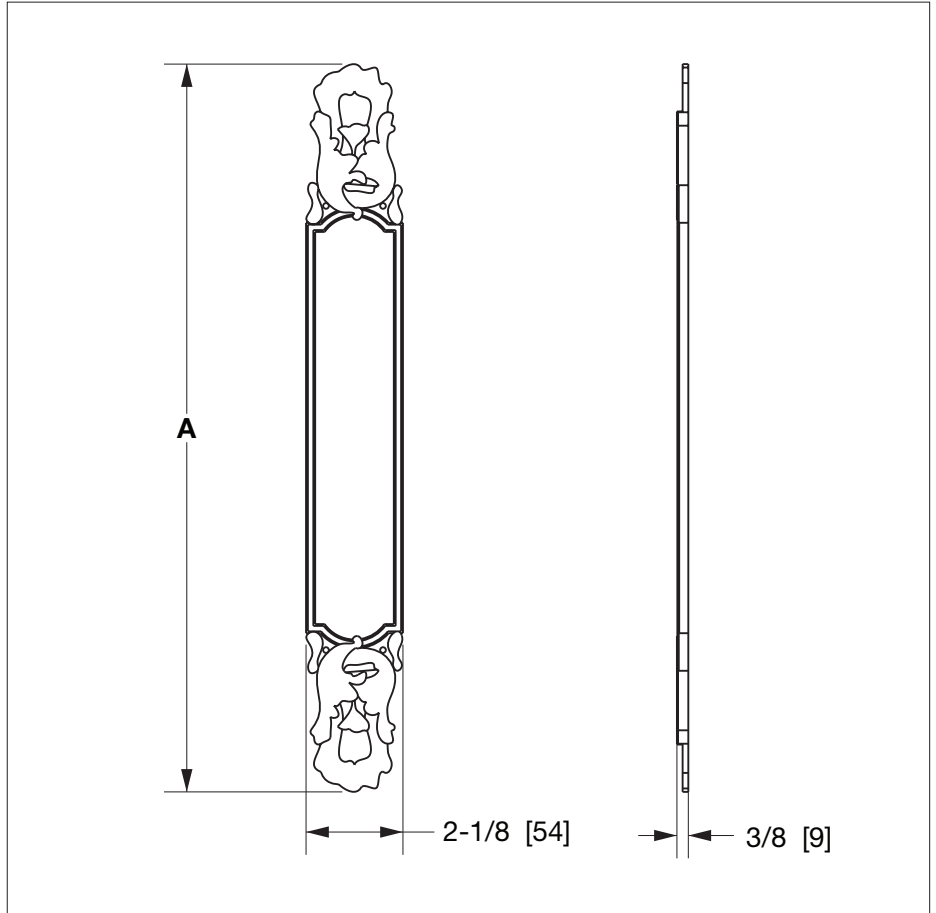

SHERLE WAGNER INTERNATIONAL

CRISSCROSS PUSH PLATE 1085-XX-XX

1085-16-GP

PRODUCT FEATURES

- o Available in all Sherle Wagner International finishes
- o Solid brass/bronze construction
- o Includes mounting hardware
- o Available in different sizes: 12", 16" and 21"

ITEM	A
1085-12	12" [304.8 mm]
1085-16	16" [406.4 mm]
1085-21	21" [533.4 mm]

AVAILABLE METAL FINISHES

PN Polished Nickel
 CP Polished Chrome
 BN Brushed Nickel
 BC Brushed Chrome
 SB Satin Brass
 OB Oil Rubbed Brass