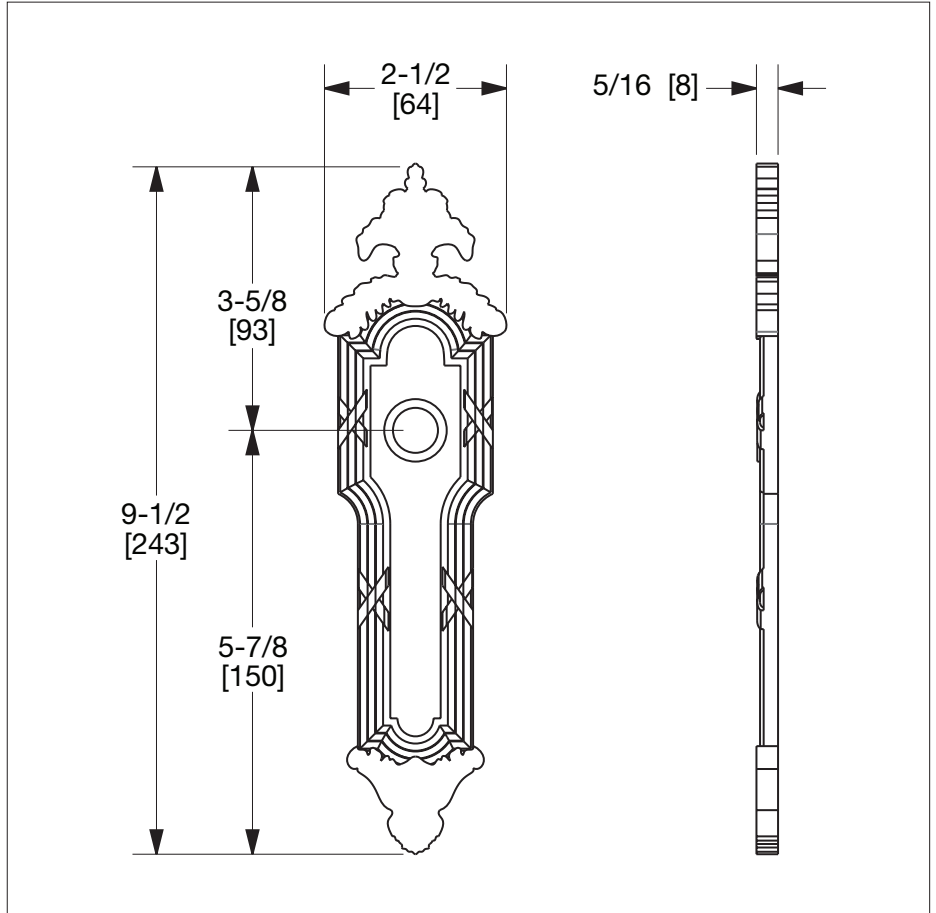

SHERLE WAGNER INTERNATIONAL

RIBBON & REED BACK PLATE 1084-XX

PRODUCT FEATURES

- o Available in all Sherle Wagner International finishes
- o Solid brass/bronze construction
- o Includes mounting hardware

AVAILABLE METAL FINISHES