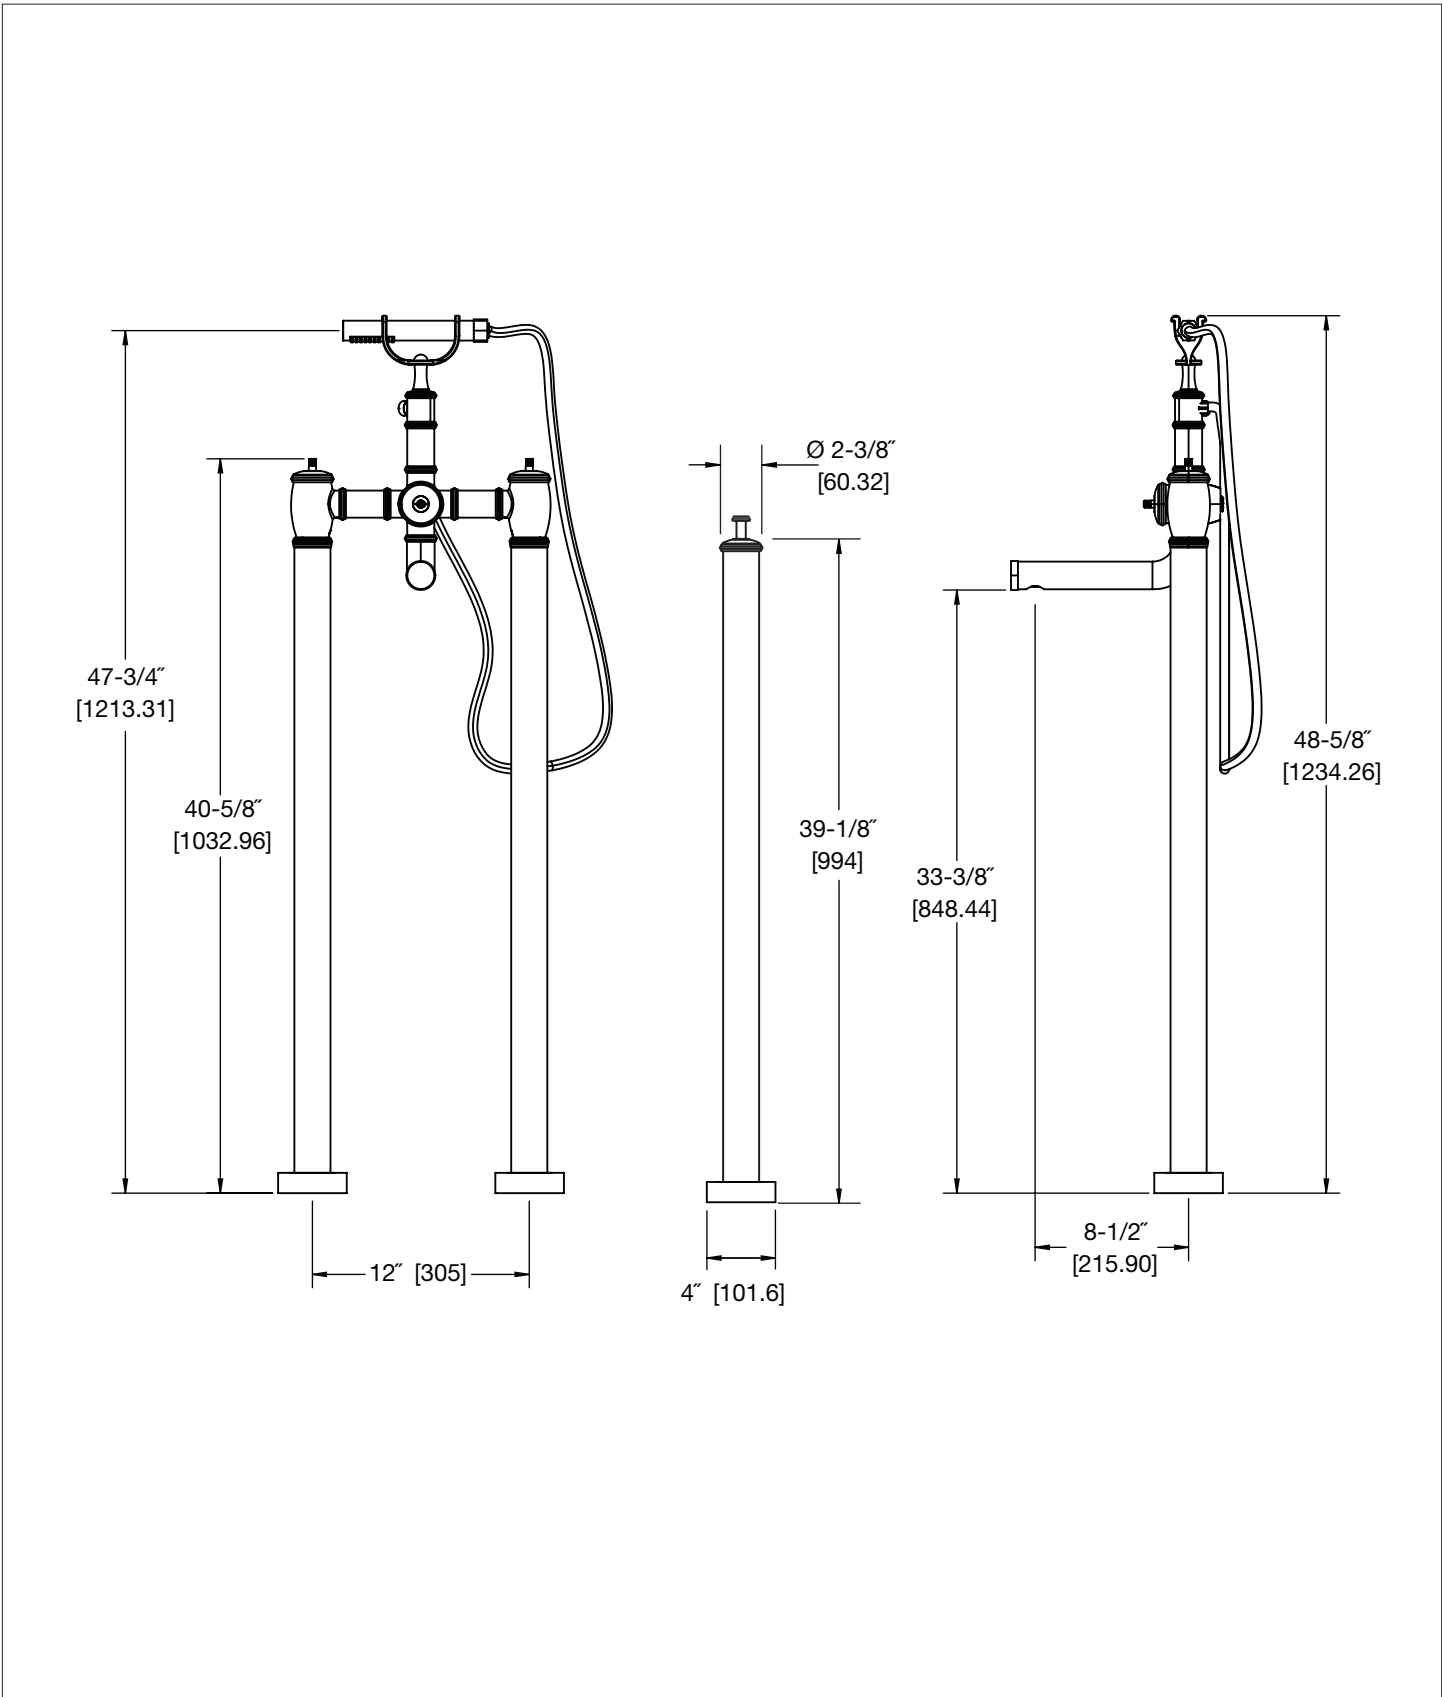

SHERLE WAGNER INTERNATIONAL

Berry Knob Exposed Tub Set 1083XTS-02-XX
Exposed Free Standing Waste Assembly with Ball Pull XP-WASTE-BALL-XX

Shown with free standing waste assembly

PRODUCT FEATURES

- o Available in all Sherle Wagner International finishes
- o Solid brass/bronze construction
- o 8 gpm (30 L/min) spout flow rate
- o 1.8 gpm (6.8 L/min) hand shower flow rate
- o Includes 3/4" washerless 1/4" turn Ceramic cartridge
- o Includes Diverter cartridge

SHERLE WAGNER INTERNATIONAL

Berry Knob Exposed Tub Set 1083XTS-02-XX
Exposed Free Standing Waste Assembly with Ball Pull XP-WASTE-BALL-XX

The measurements shown are for reference only. Products and specifications shown are subject to change without notice.