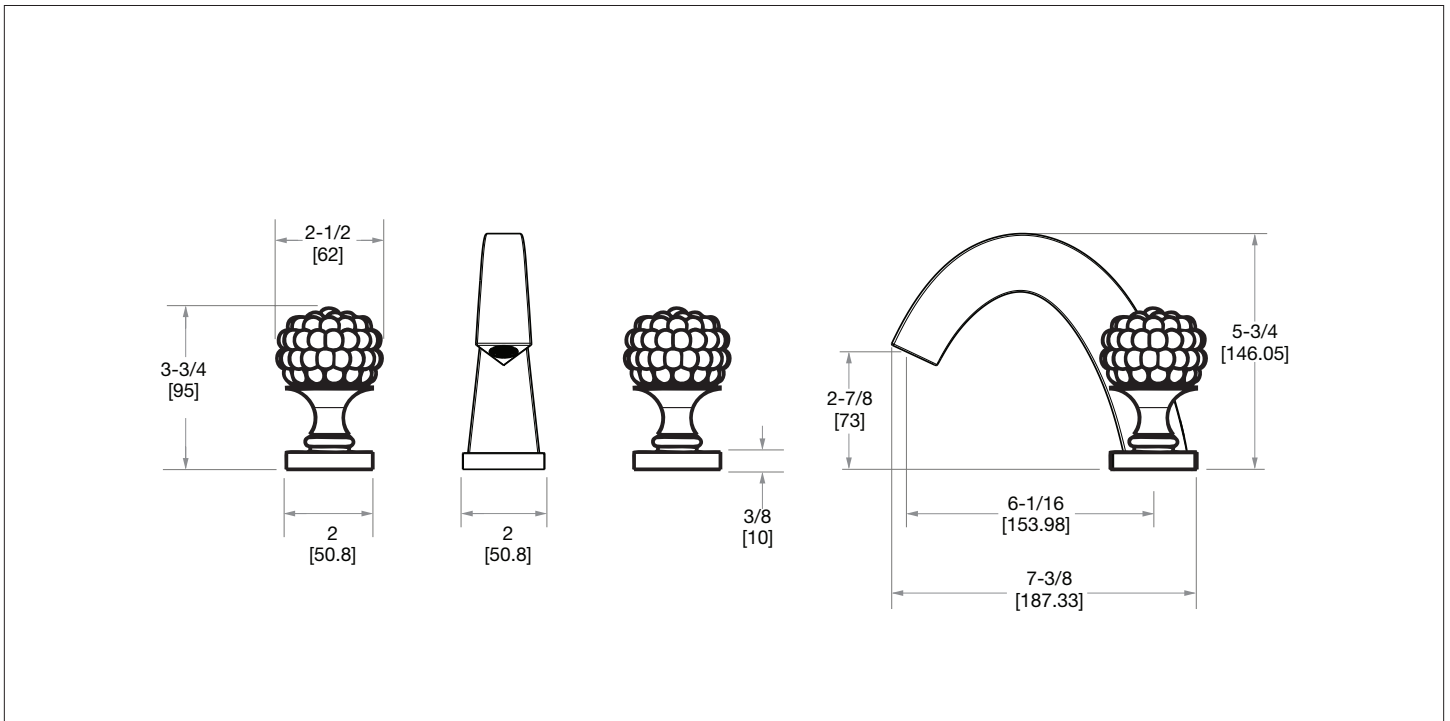

The measurements shown are for reference only. Products and specifications shown are subject to change without notice.

Rev A