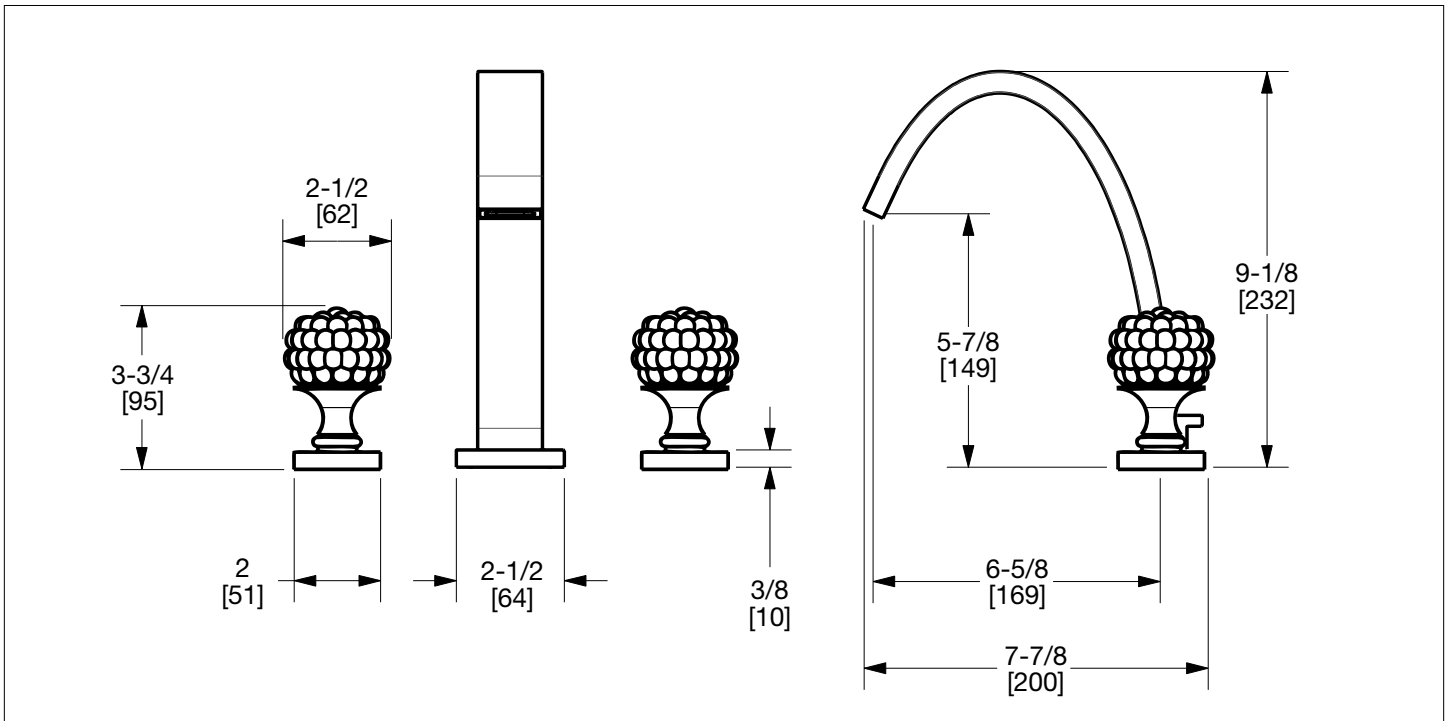

The measurements shown are for reference only. Products and specifications shown are subject to change without notice.

Rev B