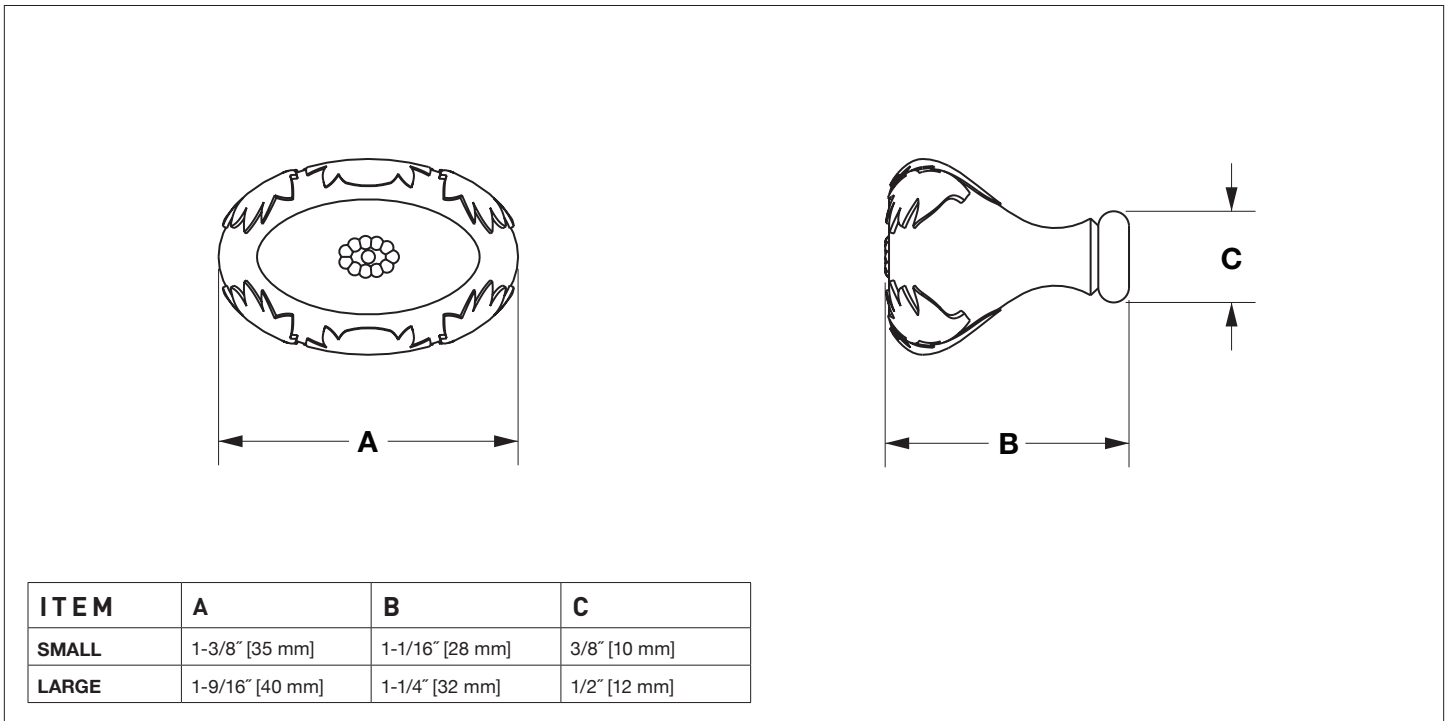

The measurements shown are for reference only. Products and specifications shown are subject to change without notice.

Rev A