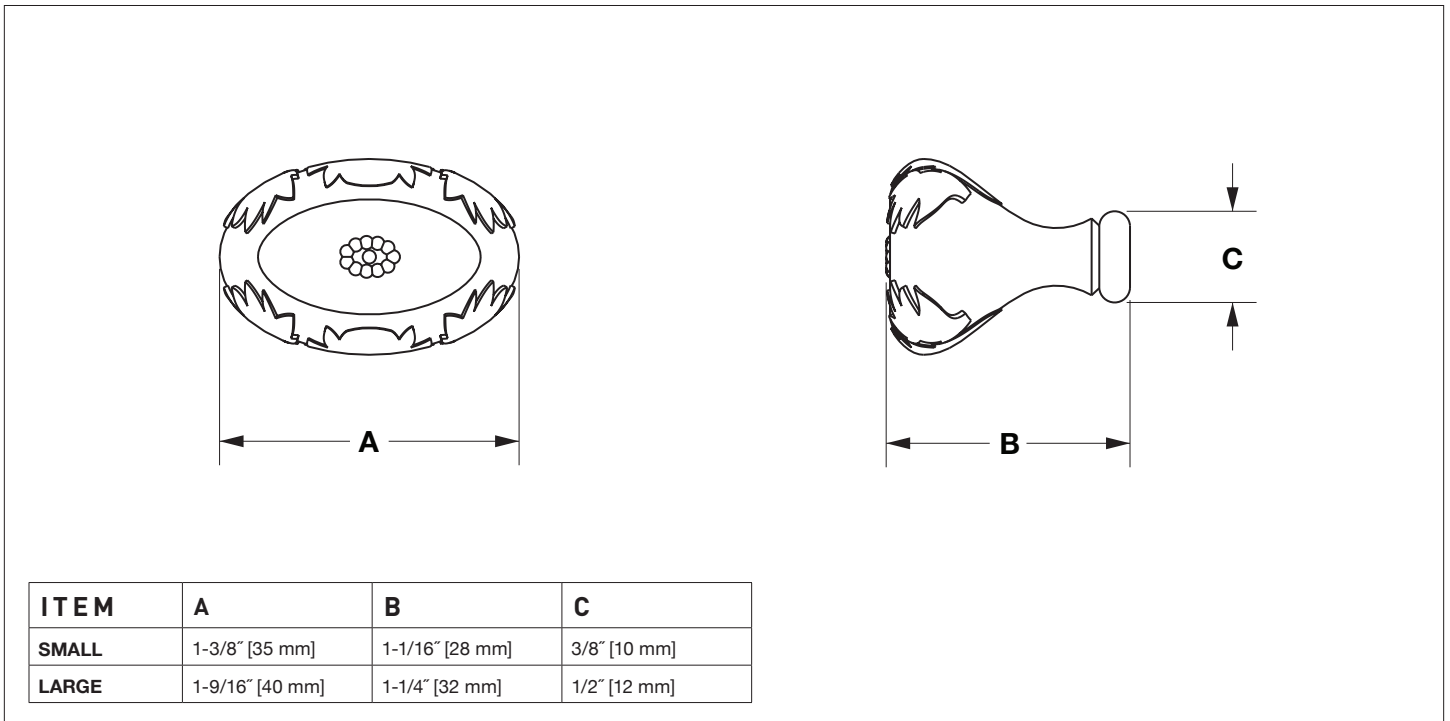

The measurements shown are for reference only. Products and specifications shown are subject to change without notice.

Rev A