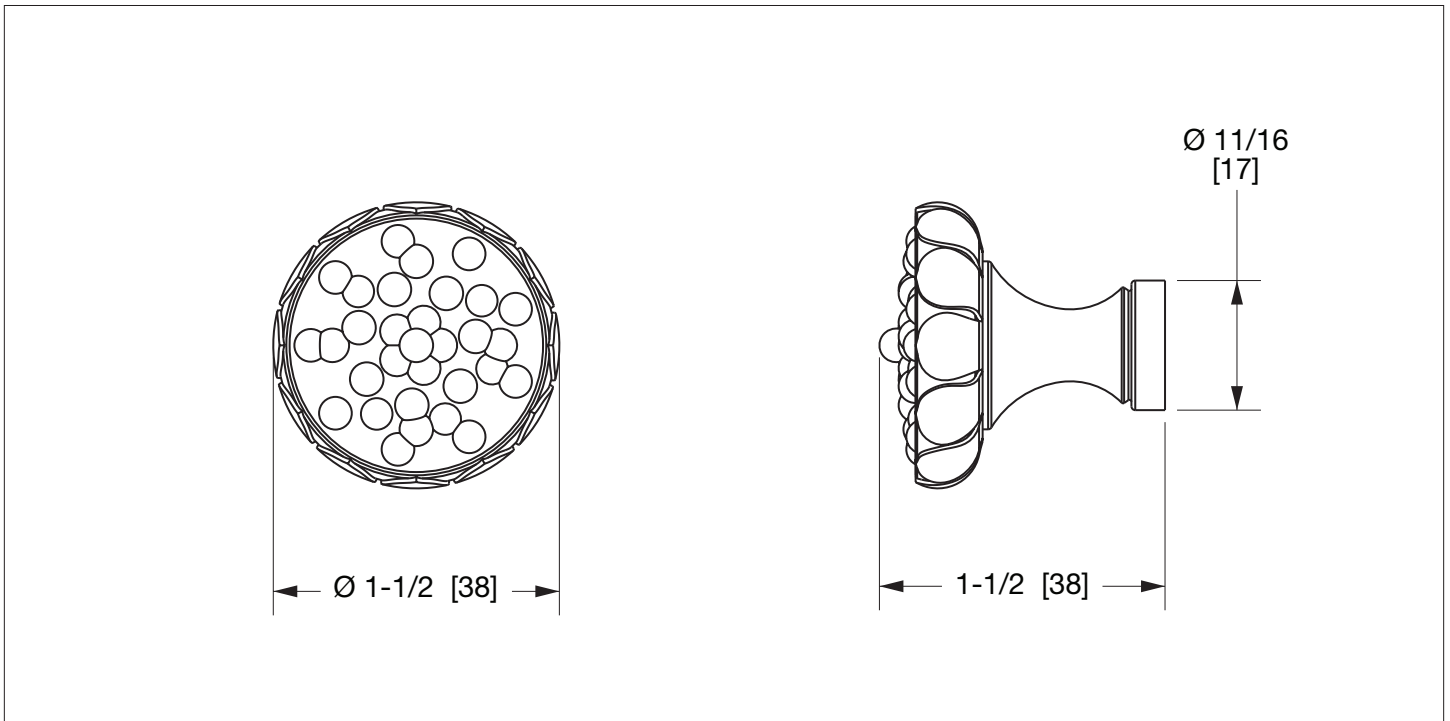

The measurements shown are for reference only. Products and specifications shown are subject to change without notice.

Rev A