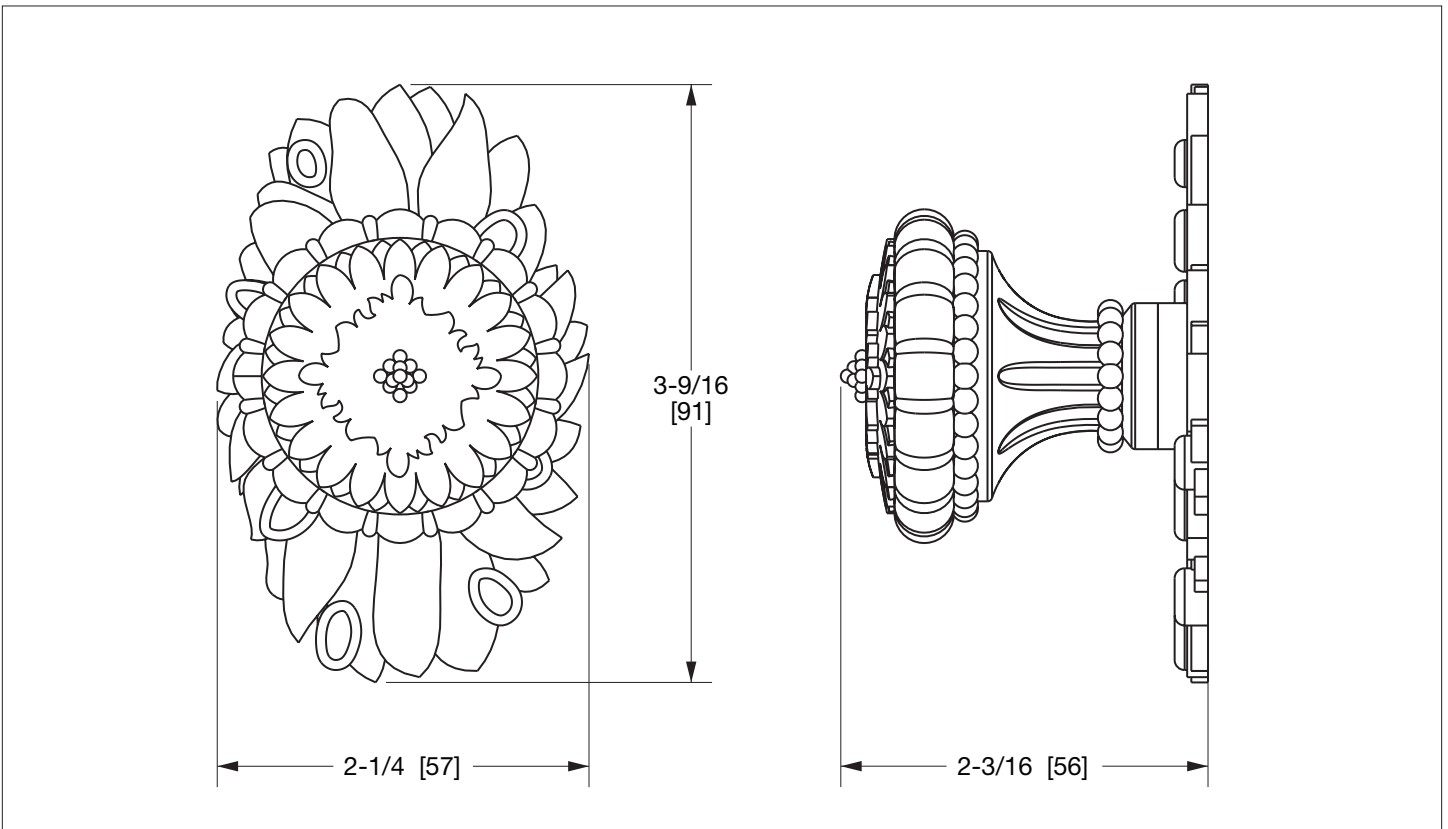

The measurements shown are for reference only. Products and specifications shown are subject to change without notice.

Rev A