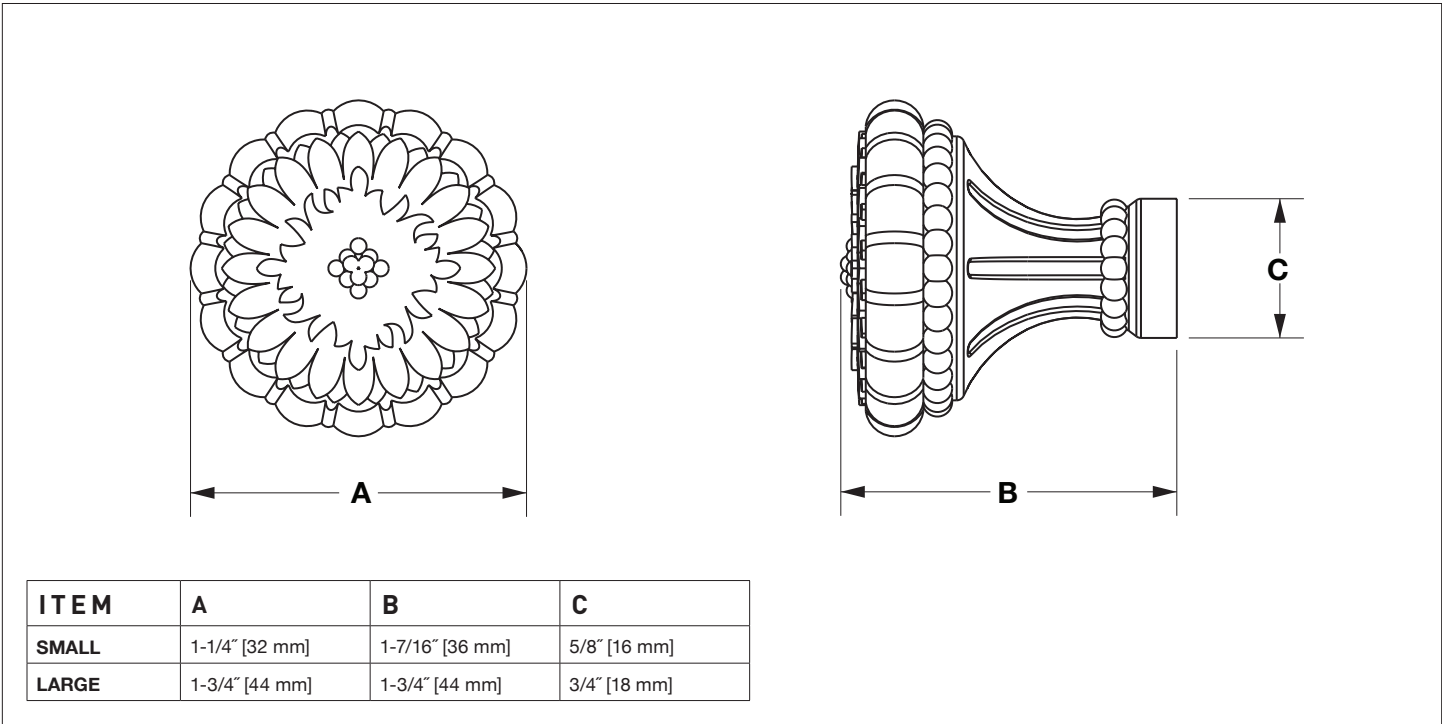

SHERLE WAGNER INTERNATIONAL

ZINNIA LARGE CABINET KNOB 1078-13/4-XX

PRODUCT FEATURES

- o Available in all Sherle Wagner International finishes
- o Solid brass/bronze construction
- o Includes mounting hardware
- o Available in different sizes

ITEM	A	B	C
SMALL	1-1/4" [32 mm]	1-7/16" [36 mm]	5/8" [16 mm]
LARGE	1-3/4" [44 mm]	1-3/4" [44 mm]	3/4" [18 mm]

The measurements shown are for reference only. Products and specifications shown are subject to change without notice.