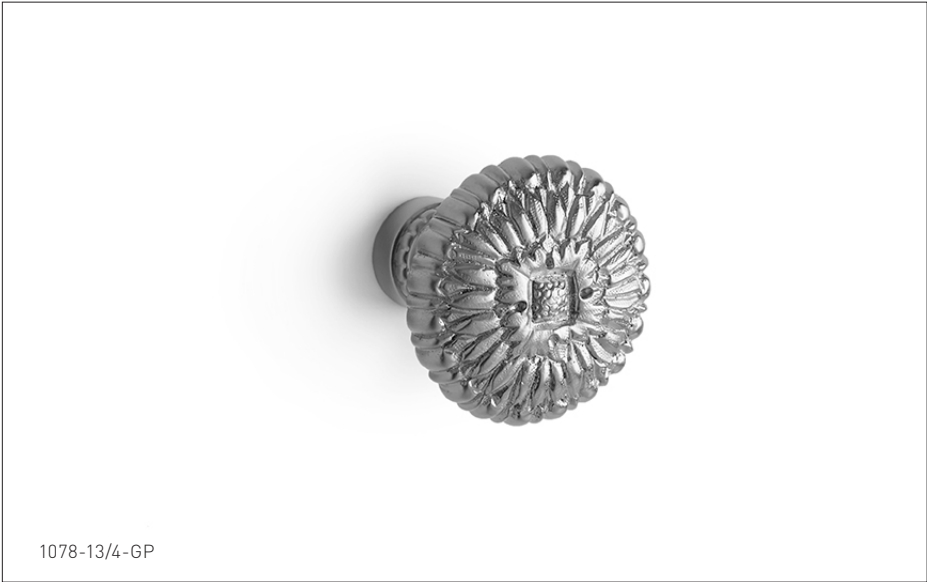

SHERLE WAGNER INTERNATIONAL

ZINNIA LARGE CABINET KNOB 1078-13/4-XX

PRODUCT FEATURES

- o Available in all Sherle Wagner International finishes
- o Solid brass/bronze construction
- o Includes mounting hardware
- o Available in different sizes

ITEM	A	B	C
SMALL	1-1/4" [32 mm]	1-7/16" [36 mm]	5/8" [16 mm]
LARGE	1-3/4" [44 mm]	1-3/4" [44 mm]	3/4" [18 mm]

The measurements shown are for reference only. Products and specifications shown are subject to change without notice.