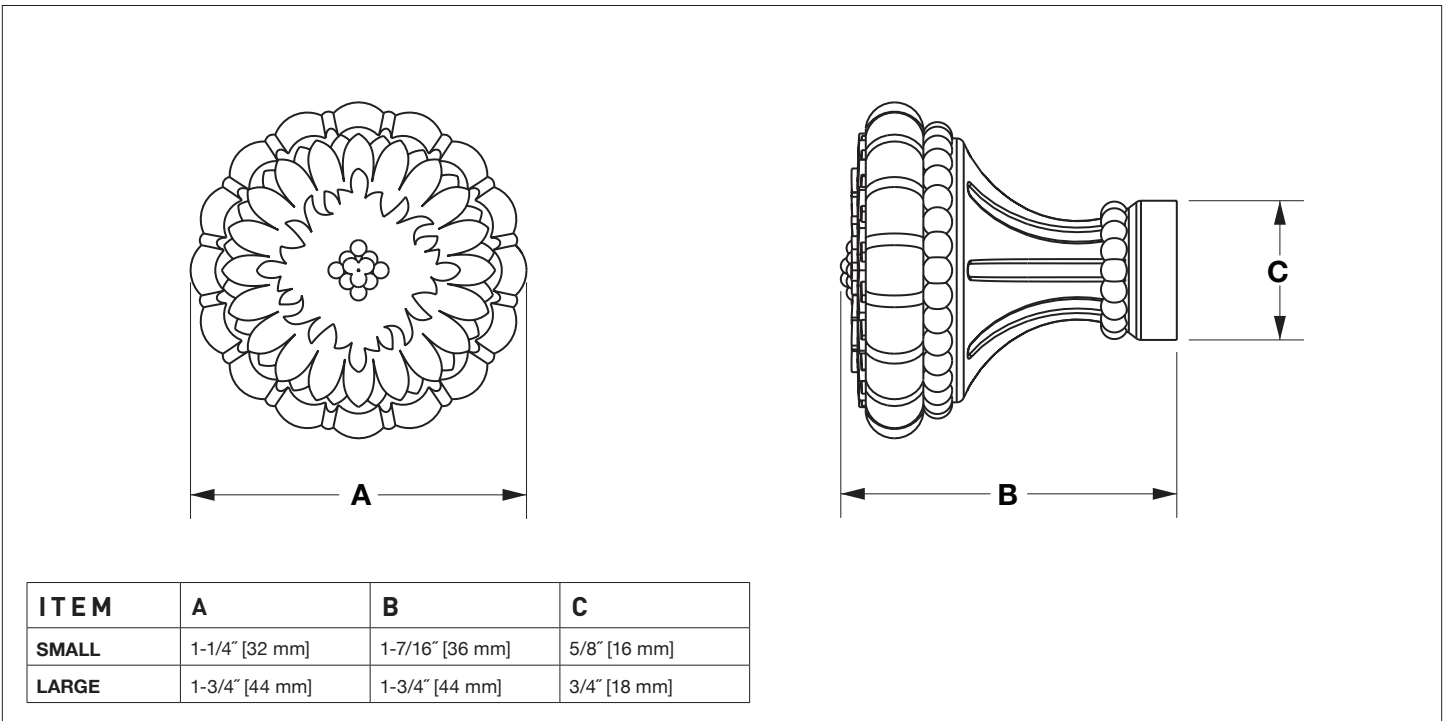

The measurements shown are for reference only. Products and specifications shown are subject to change without notice.

Rev A