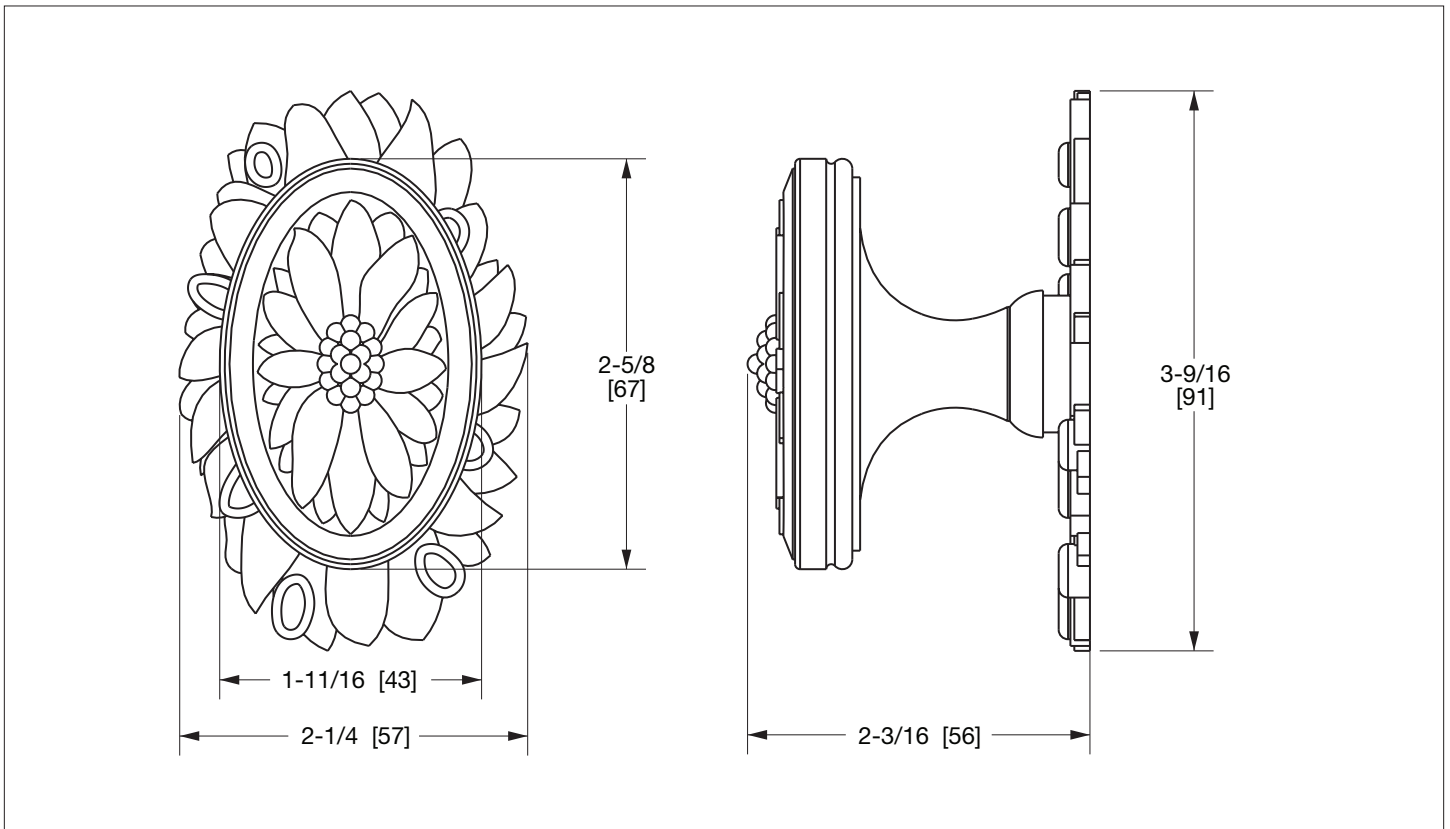

The measurements shown are for reference only. Products and specifications shown are subject to change without notice.

Rev A