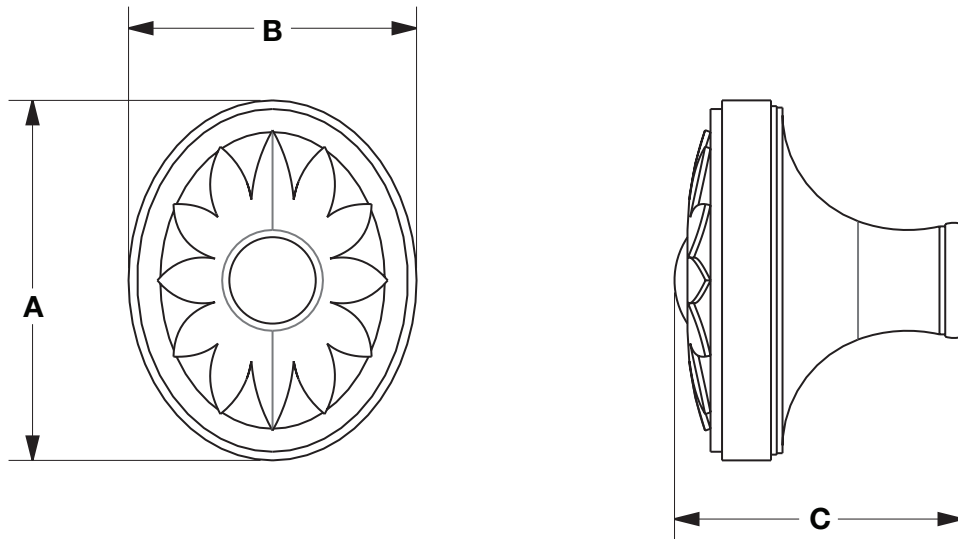

SHERLE WAGNER INTERNATIONAL

OVAL LEAF LARGE CABINET KNOB 1076-15/8-XX

1076-15/8-GP

PRODUCT FEATURES

- o Available in all Sherle Wagner International finishes
- o Solid brass/bronze construction
- o Includes mounting hardware
- o Available in different sizes

ES English Silver
 BS Butler Silver
 RG Rose Gold
 AP Antique Pewter
 PE Black Pearl
 BG Burnished Gold

AG Antique Gold
 SP Satin Platinum
 HP High Polished Platinum
 BP Burnished Platinum

ITEM	A	B	C
SMALL	1-1/4" [31 mm]	1" [26 mm]	1" [26 mm]
LARGE	1-5/8" [42 mm]	1-1/8" [28 mm]	1-5/16" [34 mm]