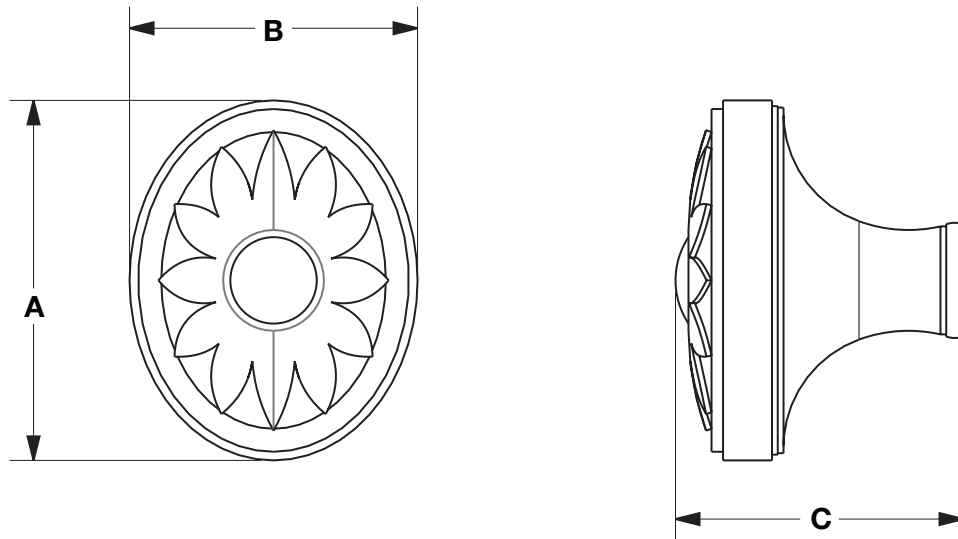

SHERLE WAGNER INTERNATIONAL

OVAL LEAF SMALL CABINET KNOB 1076-11/4-XX

1076-11/4-GP

PRODUCT FEATURES

- o Available in all Sherle Wagner International finishes
- o Solid brass/bronze construction
- o Includes mounting hardware
- o Available in different sizes

ES English Silver
 BS Butler Silver
 RG Rose Gold
 AP Antique Pewter
 PE Black Pearl
 BG Burnished Gold

AG Antique Gold
 SP Satin Platinum
 HP High Polished Platinum
 BP Burnished Platinum

ITEM	A	B	C
SMALL	1-1/4" [31 mm]	1" [26 mm]	1" [26 mm]
LARGE	1-5/8" [42 mm]	1-1/8" [28 mm]	1-5/16" [34 mm]