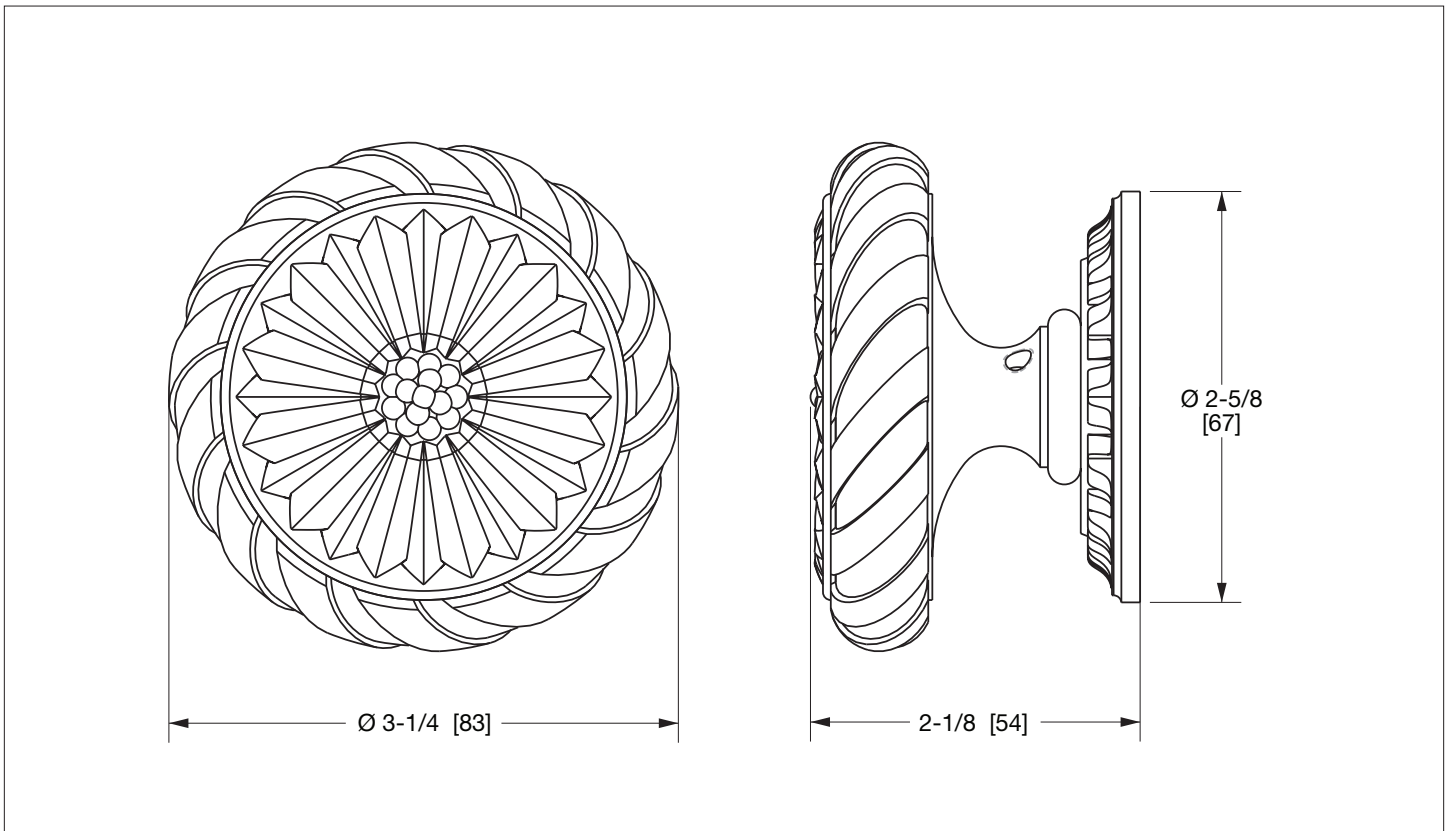

The measurements shown are for reference only. Products and specifications shown are subject to change without notice.

Rev A