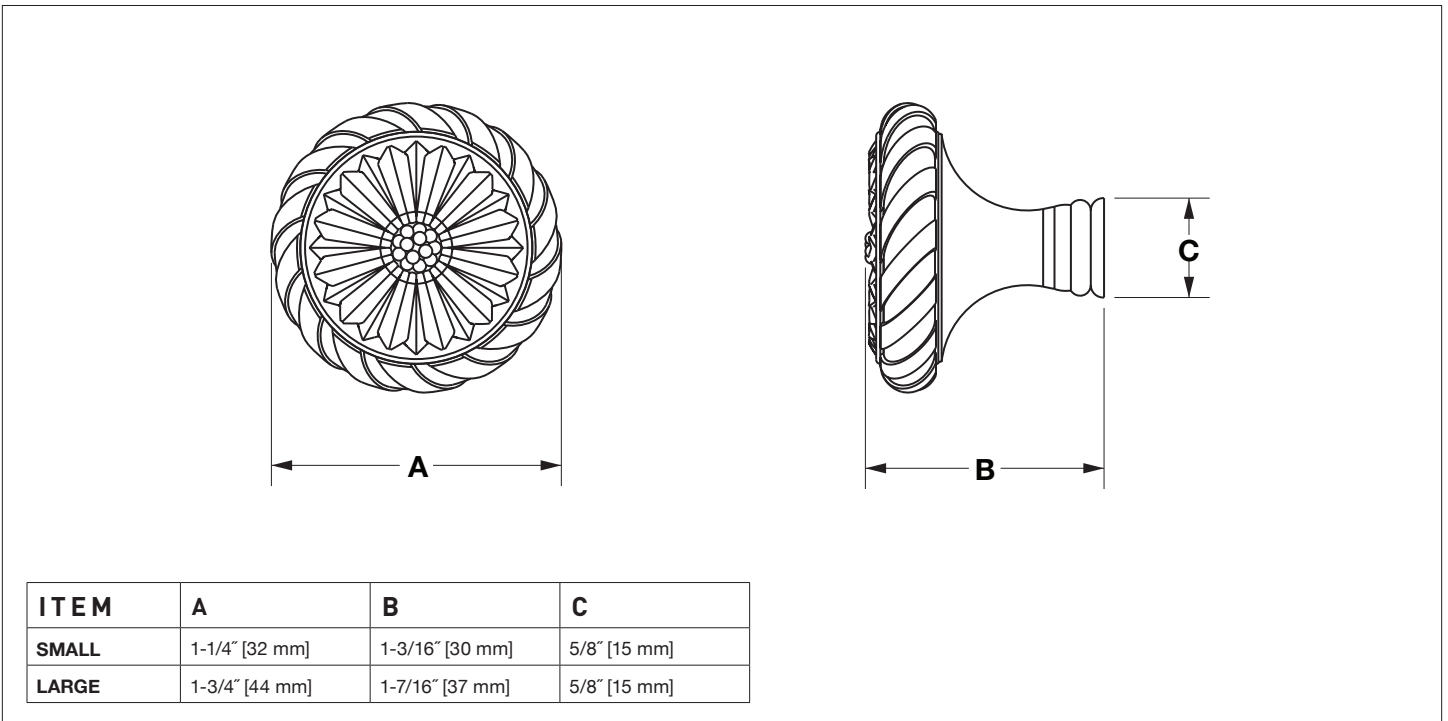

The measurements shown are for reference only. Products and specifications shown are subject to change without notice.

Rev A