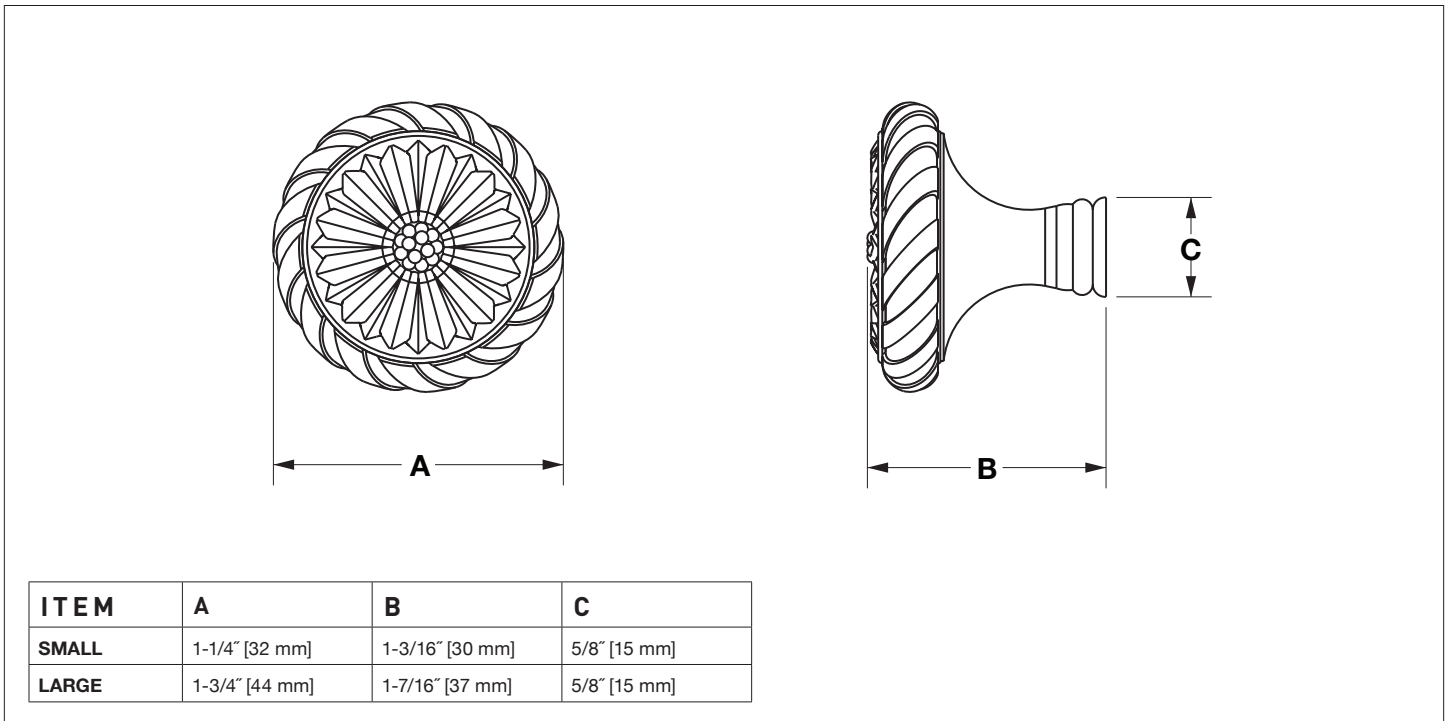

The measurements shown are for reference only. Products and specifications shown are subject to change without notice.

Rev A