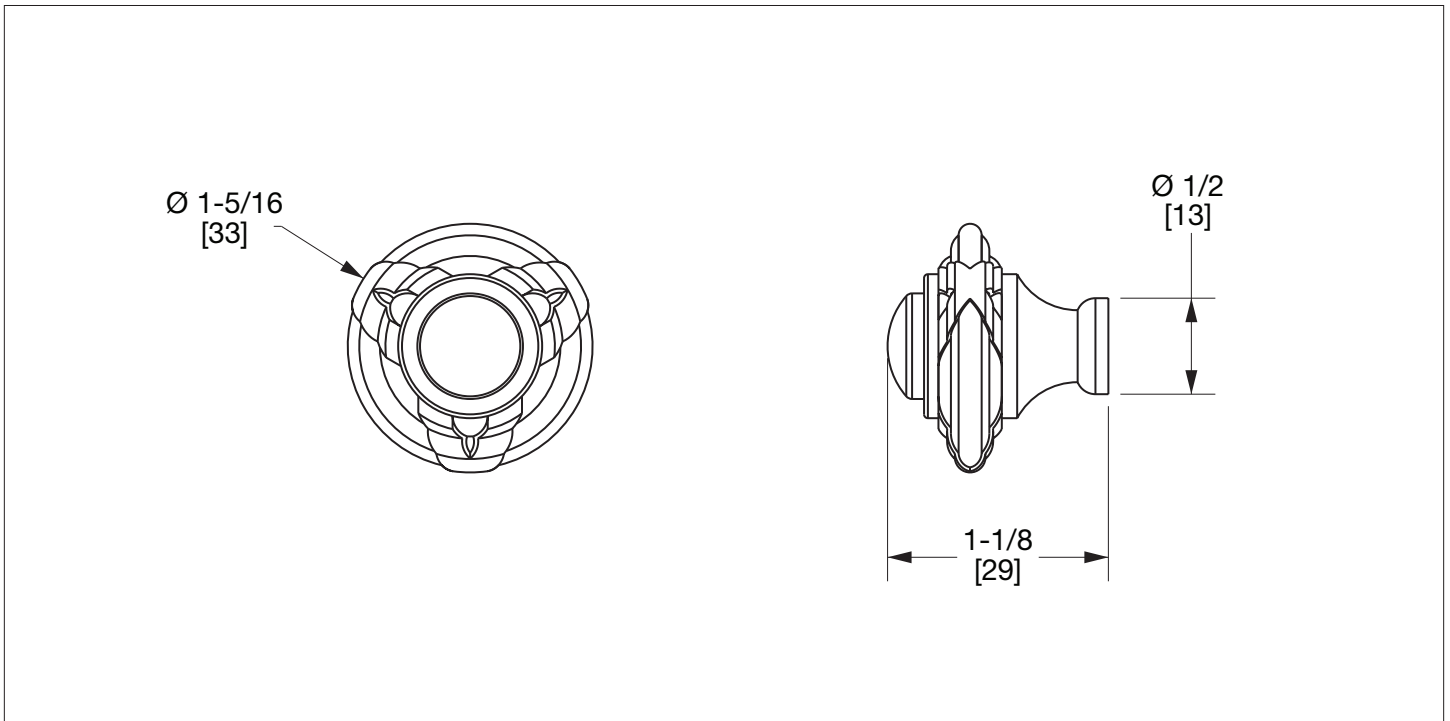

The measurements shown are for reference only. Products and specifications shown are subject to change without notice.

Rev A