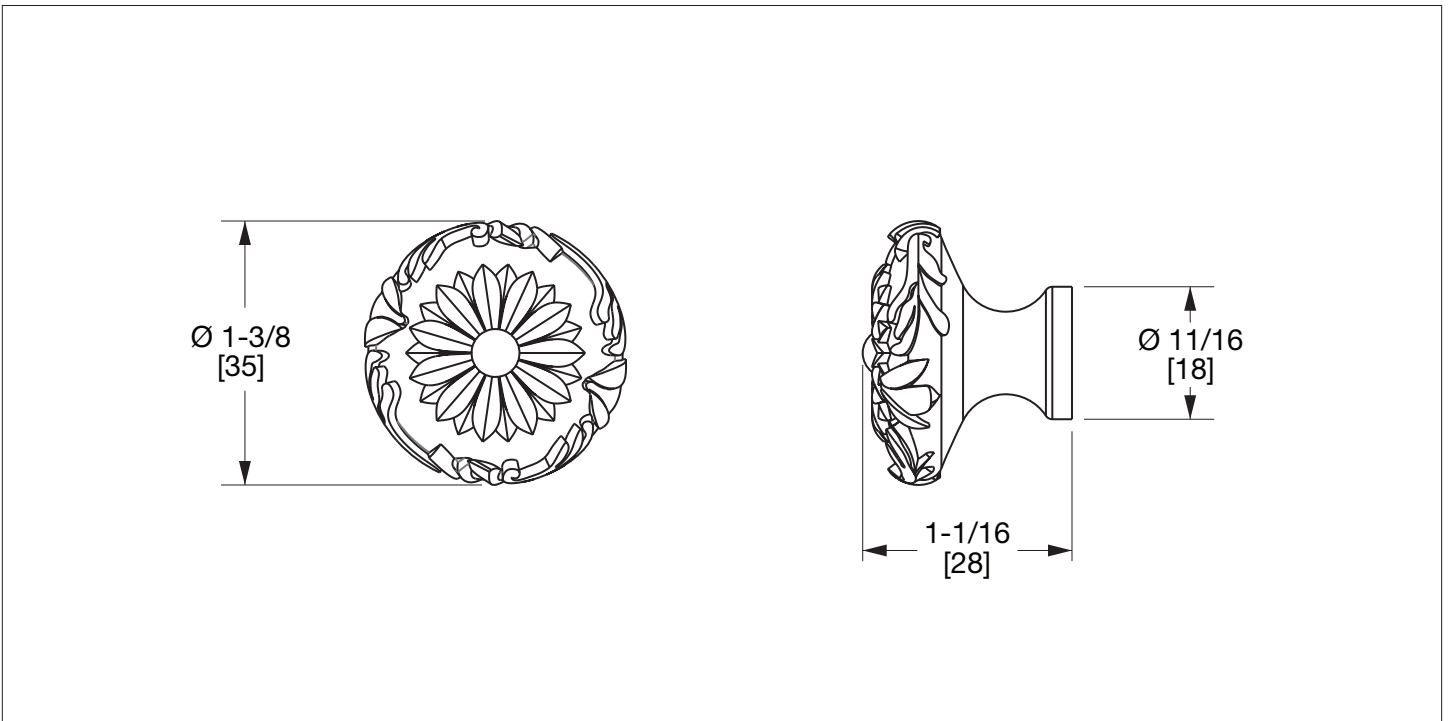

The measurements shown are for reference only. Products and specifications shown are subject to change without notice.

Rev A