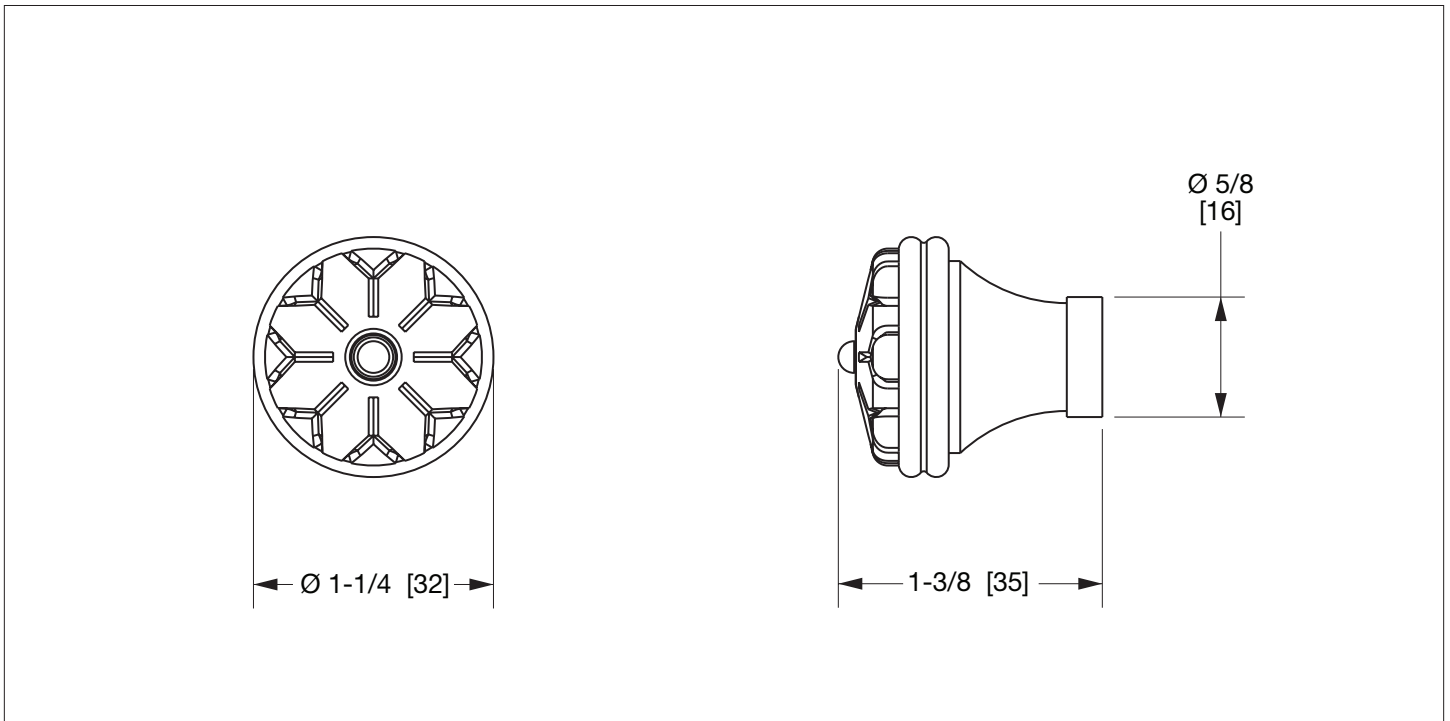

The measurements shown are for reference only. Products and specifications shown are subject to change without notice.

Rev A