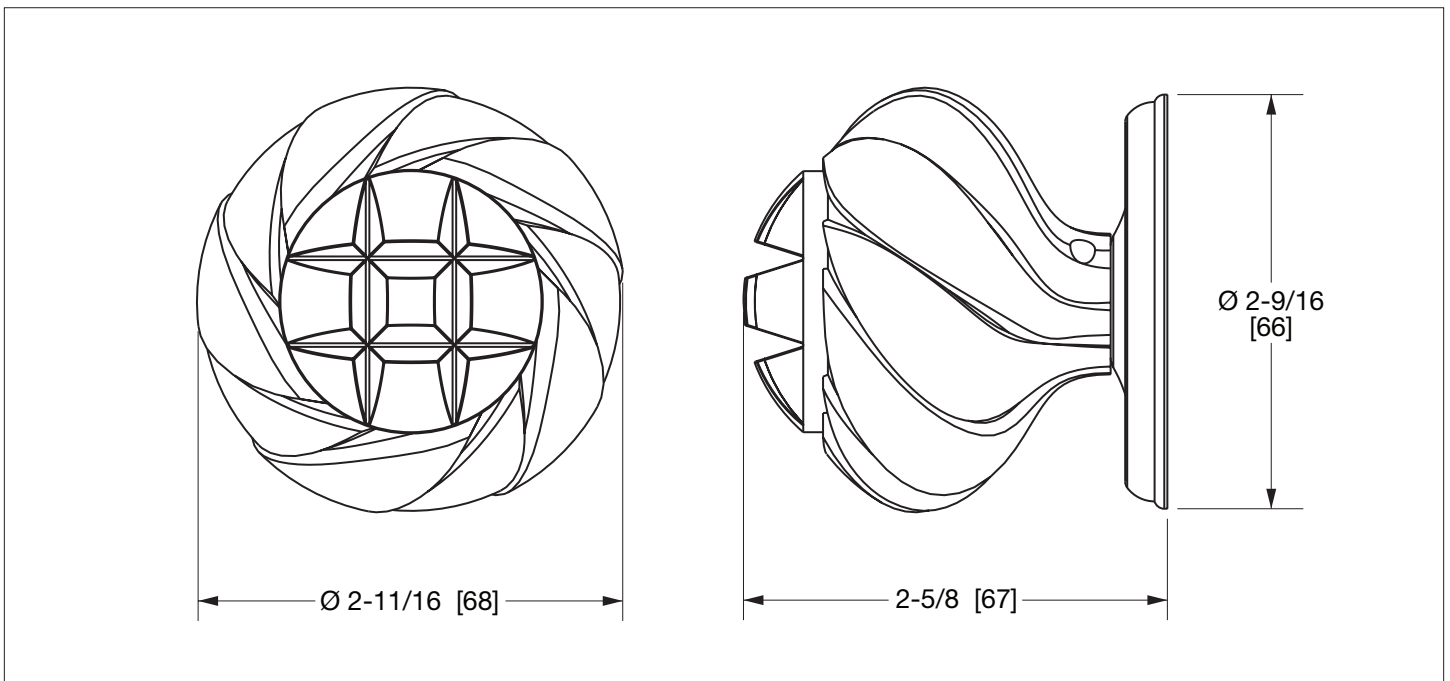

The measurements shown are for reference only. Products and specifications shown are subject to change without notice.

Rev A