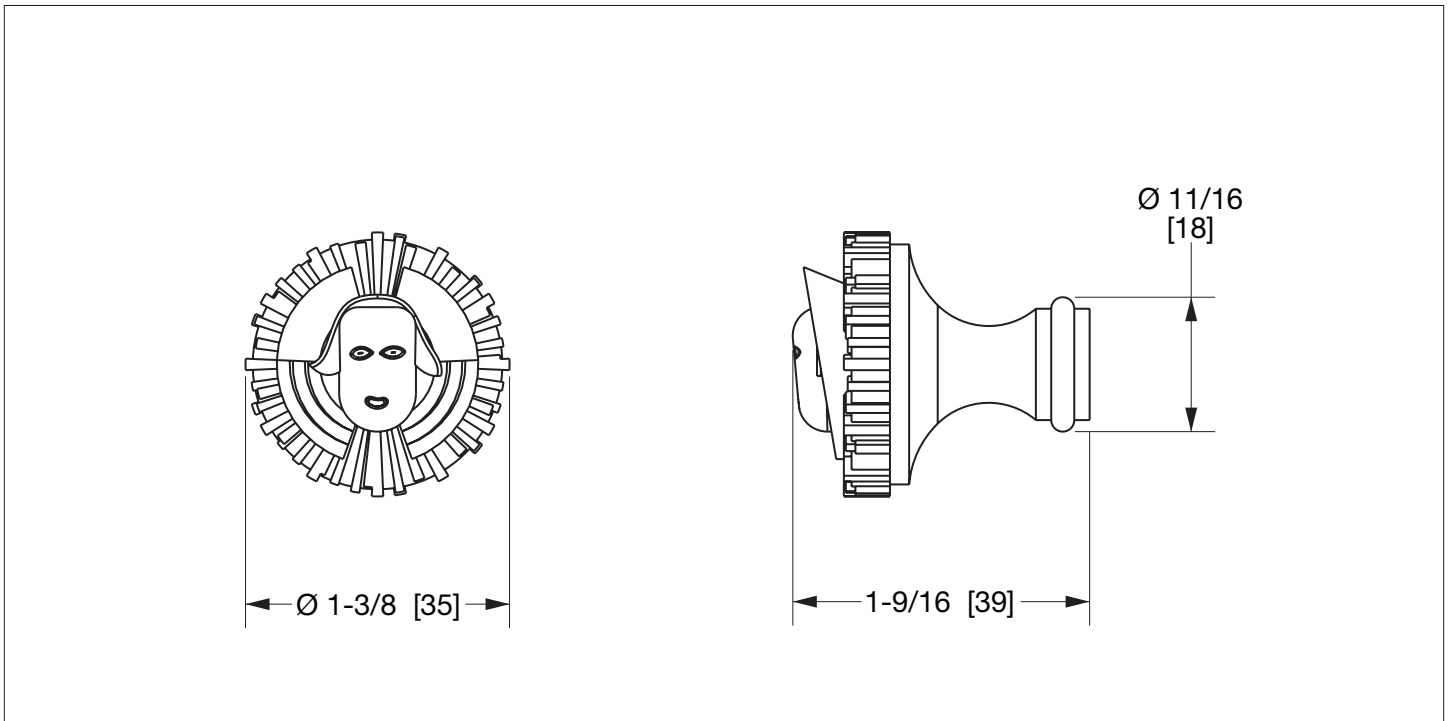

The measurements shown are for reference only. Products and specifications shown are subject to change without notice.

Rev A