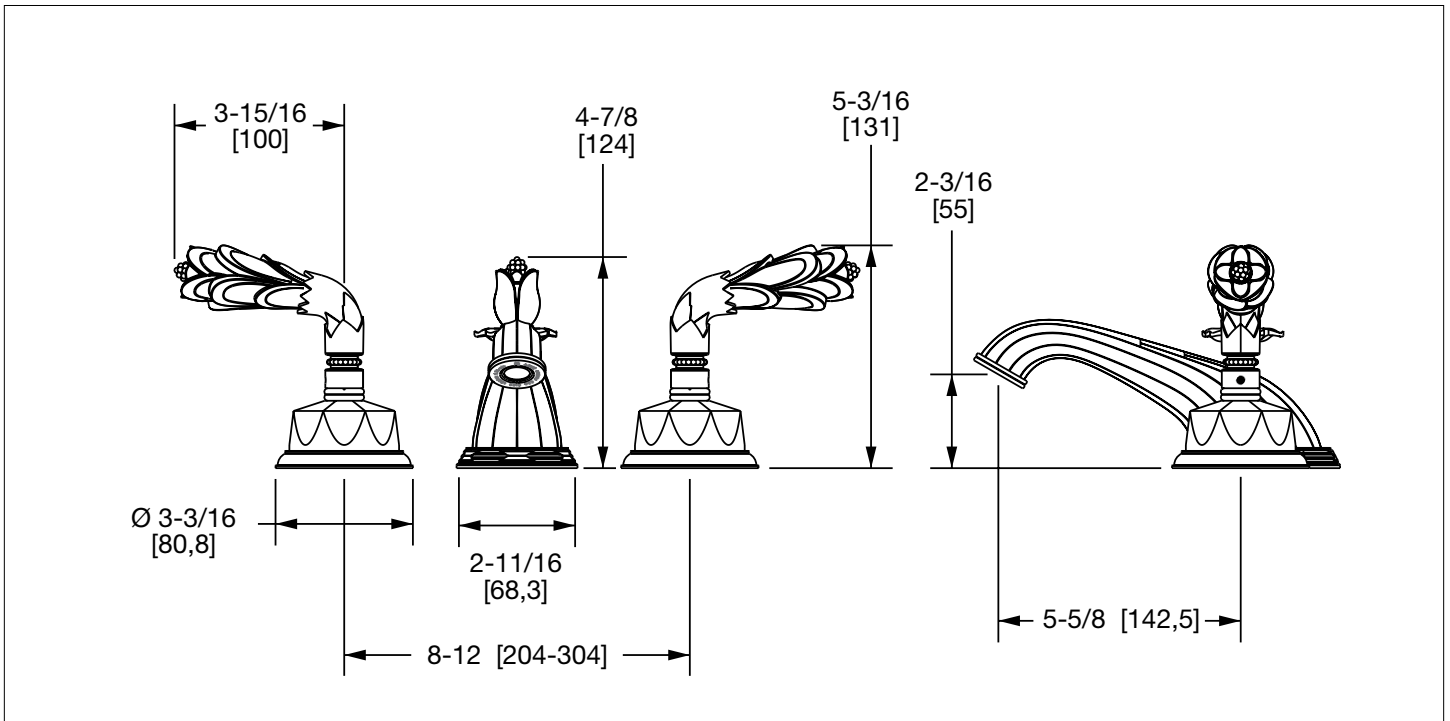

AVAILABLE SEMIPRECIOUS INSERTS

RKCR Rock Crystal	RSQU Rose Quartz	AMET Amethyst

The measurements shown are for reference only. Products and specifications shown are subject to change without notice.

Rev D