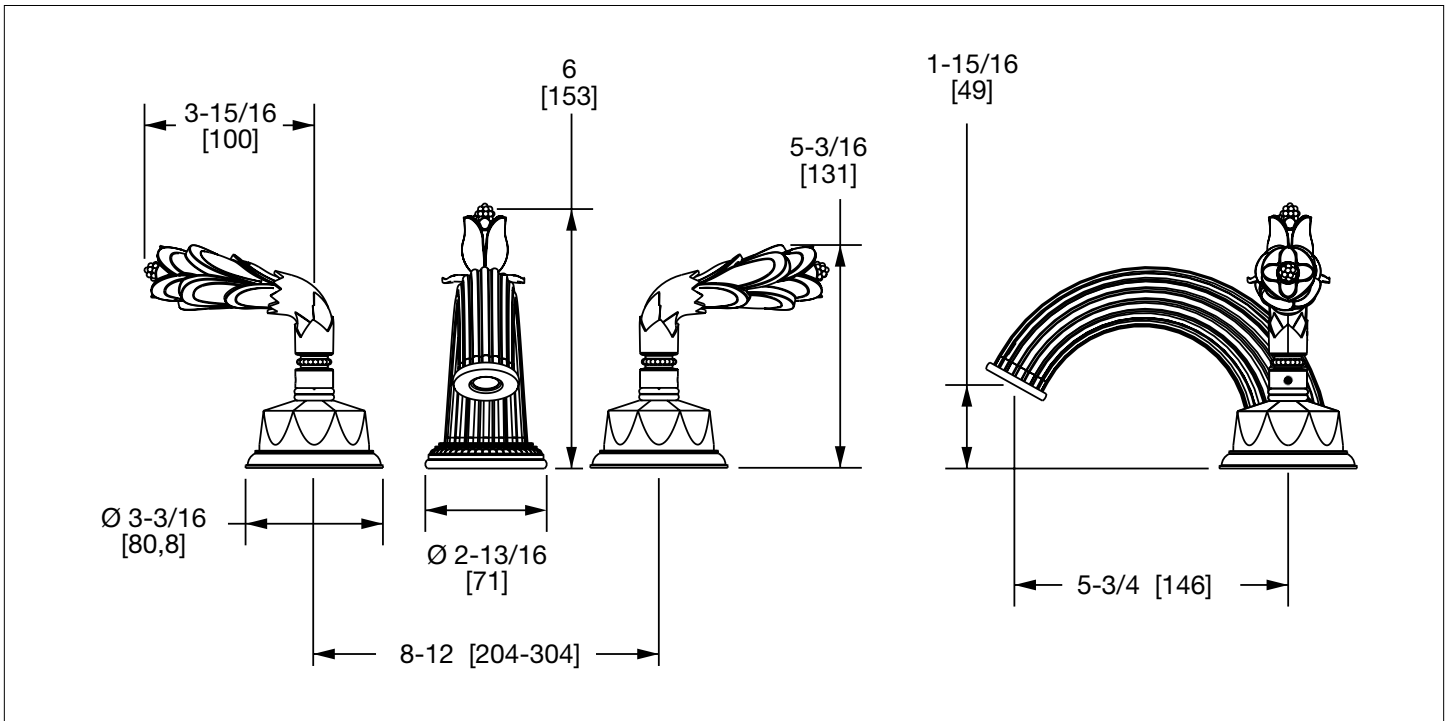

AVAILABLE SEMIPRECIOUS INSERTS

RKCR Rock Crystal	RSQU Rose Quartz	AMET Amethyst

The measurements shown are for reference only. Products and specifications shown are subject to change without notice.

Rev A