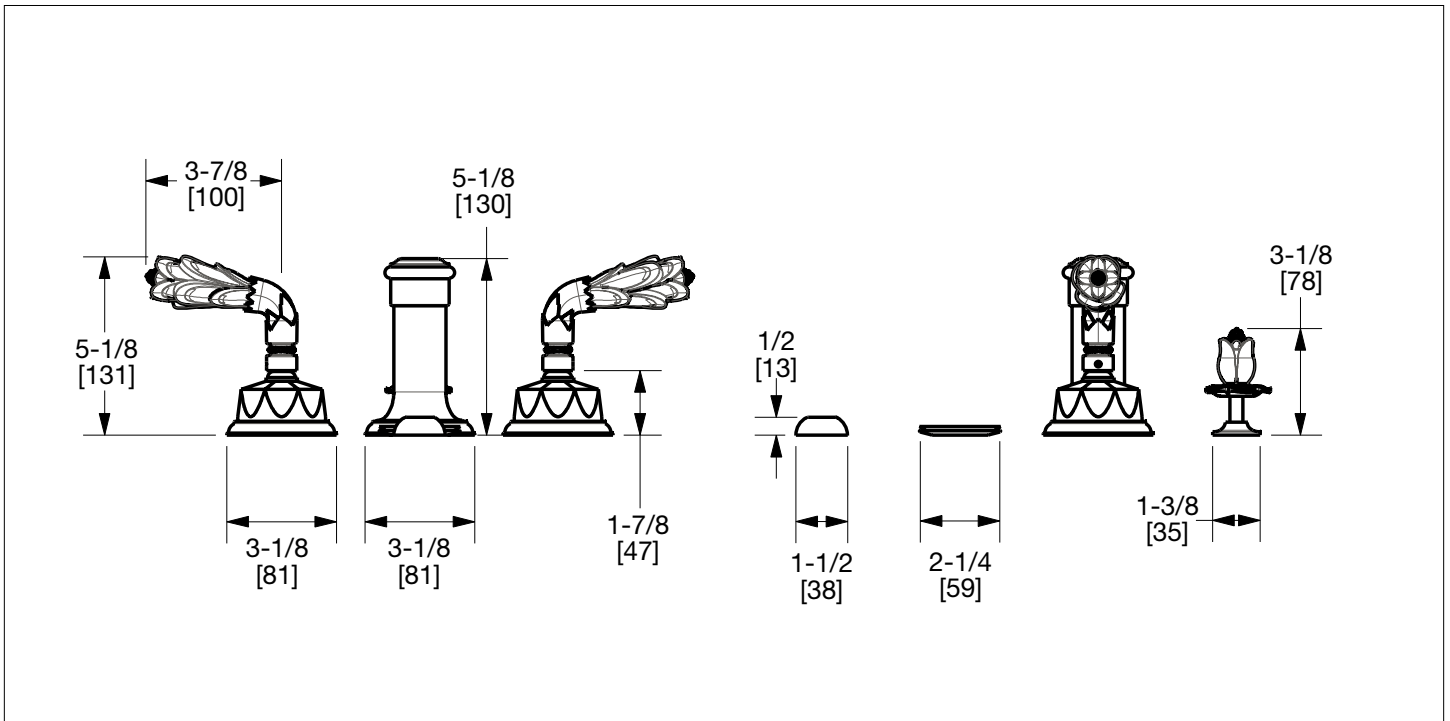

AVAILABLE SEMIPRECIOUS INSERTS

RKCR Rock Crystal	RSQU Rose Quartz	AMET Amethyst	BKOB Black Obsidian

The measurements shown are for reference only. Products and specifications shown are subject to change without notice.

Rev A